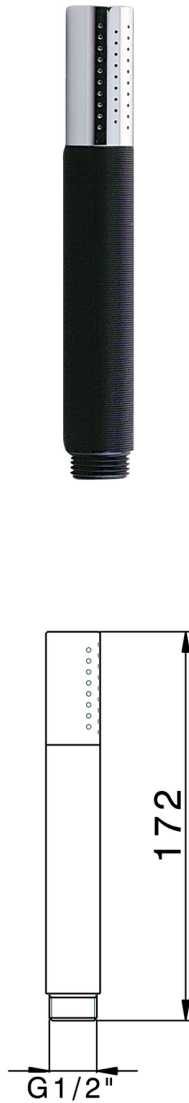

**Brass Minimal handshower SHOWER\_SS014090**

MODEL **SS014090**

Handshower, D.24mm one spray minimal handshower

AVAILABLE FINISHINGS

-  **21** 21 Chrome
-  **2F** 2F Brushed Nickel
-  **2P** 2P Rose Gold
-  **2Q** 2Q Black Titanium
-  **40** 40 Matt Black
-  **4Q** 4Q Matt White

CHARACTERISTICS

2026-06-29