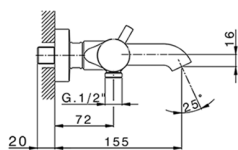

Thermostatic bath mixer NUOVA KIRUNA_K2D23016

MODEL **K2D23016**

Thermostatic bath mixer, with shower set, wall mounted swivel handshower bracket, 100 mm ABS 3 sprays handshower, 150 cm smooth SUPREME Flexible Hose

AVAILABLE FINISHINGS

-  **21** 21 Chrome
-  **26** 26 Old Copper
-  **2F** 2F Brushed Nickel
-  **2W** 2W Brushed Gold
-  **40** 40 Matt Black
-  **4Q** 4Q Matt White

CHARACTERISTICS

Cartridge Spare Parts **24.04A.PP**
8x20 Plus P Thermostatic Valve