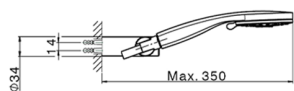

Thermostatic bath mixer NUOVA KIRUNA_K2D23016

MODEL **K2D23016**

Thermostatic bath mixer, with shower set, wall mounted swivel handshower bracket, 100 mm ABS 3 sprays handshower, 150 cm smooth SUPREME Flexible Hose

AVAILABLE FINISHINGS

-  **21** 21 Chrome
-  **26** 26 Old Copper
-  **2F** 2F Brushed Nickel
-  **2W** 2W Brushed Gold
-  **40** 40 Matt Black
-  **4Q** 4Q Matt White

CHARACTERISTICS

Cartridge Spare Parts **24.04A.PP**
8x20 Plus P Thermostatic Valve