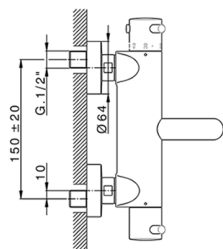

Thermostatic bath mixer NUOVA KIRUNA_K2D23016

MODEL **K2D23016**

Thermostatic bath mixer, with shower set, wall mounted swivel handshower bracket, 100 mm ABS 3 sprays handshower, 150 cm smooth SUPREME Flexible Hose

AVAILABLE FINISHINGS

-  **21** 21 Chrome
-  **26** 26 Old Copper
-  **2F** 2F Brushed Nickel
-  **2W** 2W Brushed Gold
-  **40** 40 Matt Black
-  **4Q** 4Q Matt White

CHARACTERISTICS

Cartridge Spare Parts **24.04A.PP**
8x20 Plus P Thermostatic Valve