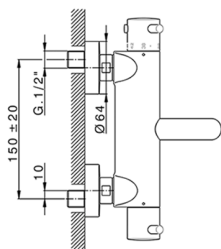

Thermostatic bath mixer NUOVA KIRUNA_K2D23016

MODEL **K2D23016**

Thermostatic bath mixer, with shower set, wall mounted swivel handshower bracket, 100 mm ABS 3 sprays handshower, 150 cm smooth SUPREME Flexible Hose

AVAILABLE FINISHINGS

-  **21** 21 Chrome
-  **26** 26 Old Copper
-  **2F** 2F Brushed Nickel
-  **2W** 2W Brushed Gold
-  **40** 40 Matt Black
-  **4Q** 4Q Matt White

CHARACTERISTICS

Cartridge Spare Parts **24.04A.PP**
8x20 Plus P Thermostatic Valve