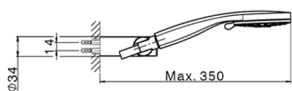

Thermostatic bath mixer NUOVA KIRUNA_K2D23016

MODEL **K2D23016**

Thermostatic bath mixer, with shower set, wall mounted swivel handshower bracket, 100 mm ABS 3 sprays handshower, 150 cm smooth SUPREME Flexible Hose

AVAILABLE FINISHINGS

-  **21** 21 Chrome
-  **26** 26 Old Copper
-  **2F** 2F Brushed Nickel
-  **2W** 2W Brushed Gold
-  **40** 40 Matt Black
-  **4Q** 4Q Matt White

CHARACTERISTICS

Cartridge Spare Parts **24.04A.PP**
8x20 Plus P Thermostatic Valve