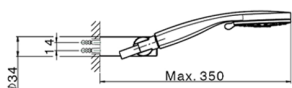

CHARACTERISTICS

Cartridge Spare Parts **24.04A.PP**
8x20 Plus P Thermostatic Valve

Thermostatic

The Huber thermostatic is your personal water manager, helping you to handle, control and save water and energy.