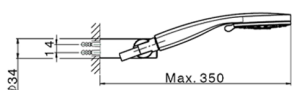

CHARACTERISTICS

Cartridge Spare Parts **24.04A.PP**
8x20 Plus P Thermostatic Valve

Thermostatic

The Huber thermostatic is your personal water manager, helping you to handle, control and save water and energy.