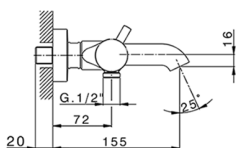

Thermostatic bath mixer NUOVA KIRUNA_K2D23016

MODEL **K2D23016**

Thermostatic bath mixer, with shower set, wall mounted swivel handshower bracket, 100 mm ABS 3 sprays handshower, 150 cm smooth SUPREME Flexible Hose

AVAILABLE FINISHINGS

-  **21** 21 Chrome
-  **26** 26 Old Copper
-  **2F** 2F Brushed Nickel
-  **2W** 2W Brushed Gold
-  **40** 40 Matt Black
-  **4Q** 4Q Matt White

CHARACTERISTICS

Cartridge Spare Parts **24.04A.PP**
8x20 Plus P Thermostatic Valve