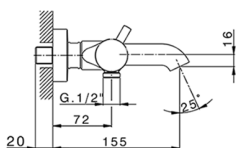

CHARACTERISTICS

Cartridge Spare Parts **24.04A.PP**
8x20 Plus P Thermostatic Valve

Thermostatic

The Huber thermostatic is your personal water manager, helping you to handle, control and save water and energy.