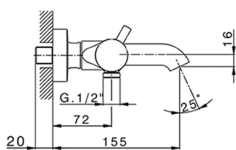

Thermostatic bath mixer NUOVA KIRUNA_K2D23016

MODEL **K2D23016**

Thermostatic bath mixer, with shower set, wall mounted swivel handshower bracket, 100 mm ABS 3 sprays handshower, 150 cm smooth SUPREME Flexible Hose

AVAILABLE FINISHINGS

-  **21** 21 Chrome
-  **26** 26 Old Copper
-  **2F** 2F Brushed Nickel
-  **2W** 2W Brushed Gold
-  **40** 40 Matt Black
-  **4Q** 4Q Matt White

CHARACTERISTICS

Cartridge Spare Parts **24.04A.PP**
8x20 Plus P Thermostatic Valve