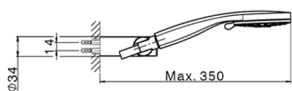

## Thermostatic bath mixer NUOVA KIRUNA\_K2D23016

MODEL **K2D23016**

Thermostatic bath mixer, with shower set, wall mounted swivel handshower bracket, 100 mm ABS 3 sprays handshower, 150 cm smooth SUPREME Flexible Hose

### CHARACTERISTICS

Cartridge Spare Parts **24.04A.PP**  
**8x20 Plus P Thermostatic Valve**