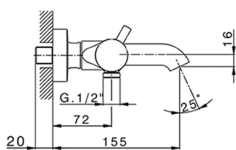

## Thermostatic bath mixer NUOVA KIRUNA\_K2D23016

MODEL **K2D23016**

Thermostatic bath mixer, with shower set, wall mounted swivel handshower bracket, 100 mm ABS 3 sprays handshower, 150 cm smooth SUPREME Flexible Hose

### CHARACTERISTICS

Cartridge Spare Parts **24.04A.PP**  
**8x20 Plus P Thermostatic Valve**