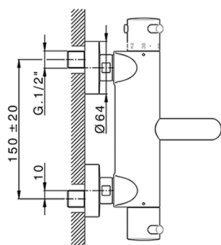

## Thermostatic bath mixer NUOVA KIRUNA\_K2D23016

MODEL **K2D23016**

Thermostatic bath mixer, with shower set, wall mounted swivel handshower bracket, 100 mm ABS 3 sprays handshower, 150 cm smooth SUPREME Flexible Hose

### CHARACTERISTICS

Cartridge Spare Parts **24.04A.PP**  
**8x20 Plus P Thermostatic Valve**