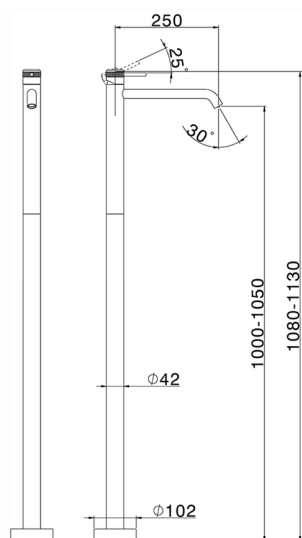

Exposed part for single basin on the floor CHRONOS_CR014510

MODEL **CR014510**

Exposed part for single basin on the floor, without concealed part, for item ZB004510

AVAILABLE FINISHINGS

-  **21** 21 Chrome
-  **2F** 2F Brushed Nickel
-  **2Q** 2Q Black Titanium

CHARACTERISTICS

Cartridge Spare Parts **ZZ99672000**

35 mm Cartridge

Installation **Concealed**

Required concealed parts **ZB004510**

EcoStop

EcoStop feature limits water flow to approximately 50% of maximum output with one point of resistance on setting. Push slightly past the middle stop only when full water output is required. This will save water up to 50%.

Concealed part single lever free-standing CONCEALED_ZB004510

MODEL **ZB004510**

Floor mounted concealed part, for free-standing mixer

AVAILABLE FINISHINGS

 **04** 04 Without finishing

CHARACTERISTICS

Installation	Concealed
Concealed	1