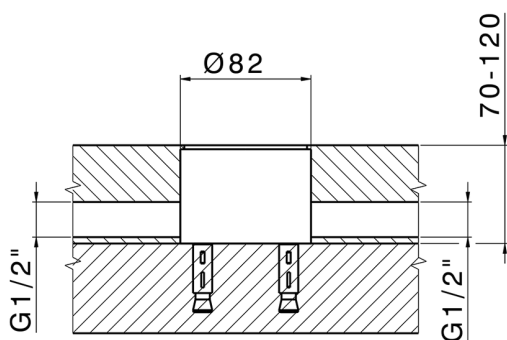

Exposed part for single basin on the floor CHRONOS_CR014510

MODEL **CR014510**

Exposed part for single basin on the floor, without concealed part, for item ZB004510

AVAILABLE FINISHINGS

-  **21** 21 Chrome
-  **2F** 2F Brushed Nickel
-  **2Q** 2Q Black Titanium

CHARACTERISTICS

Cartridge Spare Parts **ZZ99672000**

35 mm Cartridge

Installation **Concealed**

Required concealed parts **ZB004510**

EcoStop

EcoStop feature limits water flow to approximately 50% of maximum output with one point of resistance on setting. Push slightly past the middle stop only when full water output is required. This will save water up to 50%.

Concealed part single lever free-standing CONCEALED_ZB004510

MODEL **ZB004510**

Floor mounted concealed part, for free-standing mixer

AVAILABLE FINISHINGS

 **04** 04 Without finishing

CHARACTERISTICS

Installation	Concealed
Concealed	1