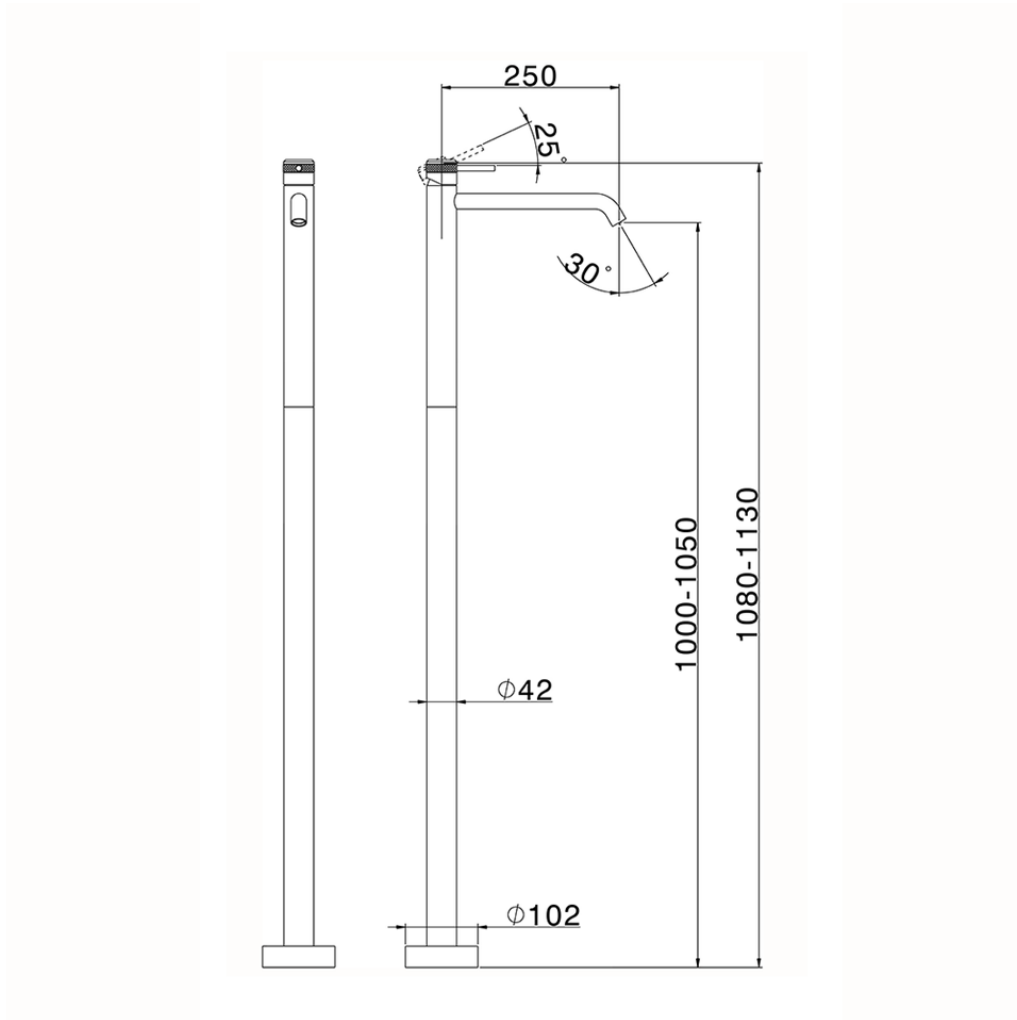

## Exposed part for single basin on the floor CHRONOS\_CR014510

CR014510

<https://en.huberitalia.com/exposed-part-for-single-basin-on-the-floor-chronos-cr014510>

ZB004510

<https://en.huberitalia.com/concealed-part-single-lever-free-standing-concealed-zb004510>