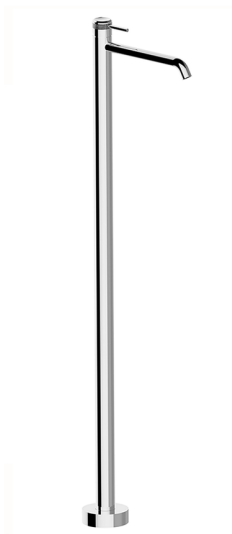

## Exposed part for single basin on the floor CHRONOS\_CR014510

MODEL **CR014510**

Exposed part for single basin on the floor, without concealed part, for item ZB004510

### AVAILABLE FINISHINGS

-  **21** 21 Chrome
-  **2F** 2F Brushed Nickel
-  **2Q** 2Q Black Titanium

### CHARACTERISTICS

Cartridge Spare Parts **ZZ99672000**

**35 mm Cartridge**

Installation **Concealed**

Required concealed parts **ZB004510**

**Concealed part single lever free-standing CONCEALED\_ZB004510**

MODEL **ZB004510**

Floor mounted concealed part, for free-standing mixer

AVAILABLE FINISHINGS

 **04** 04 Without finishing

CHARACTERISTICS

Installation	<b>Concealed</b>
Concealed	<b>1</b>