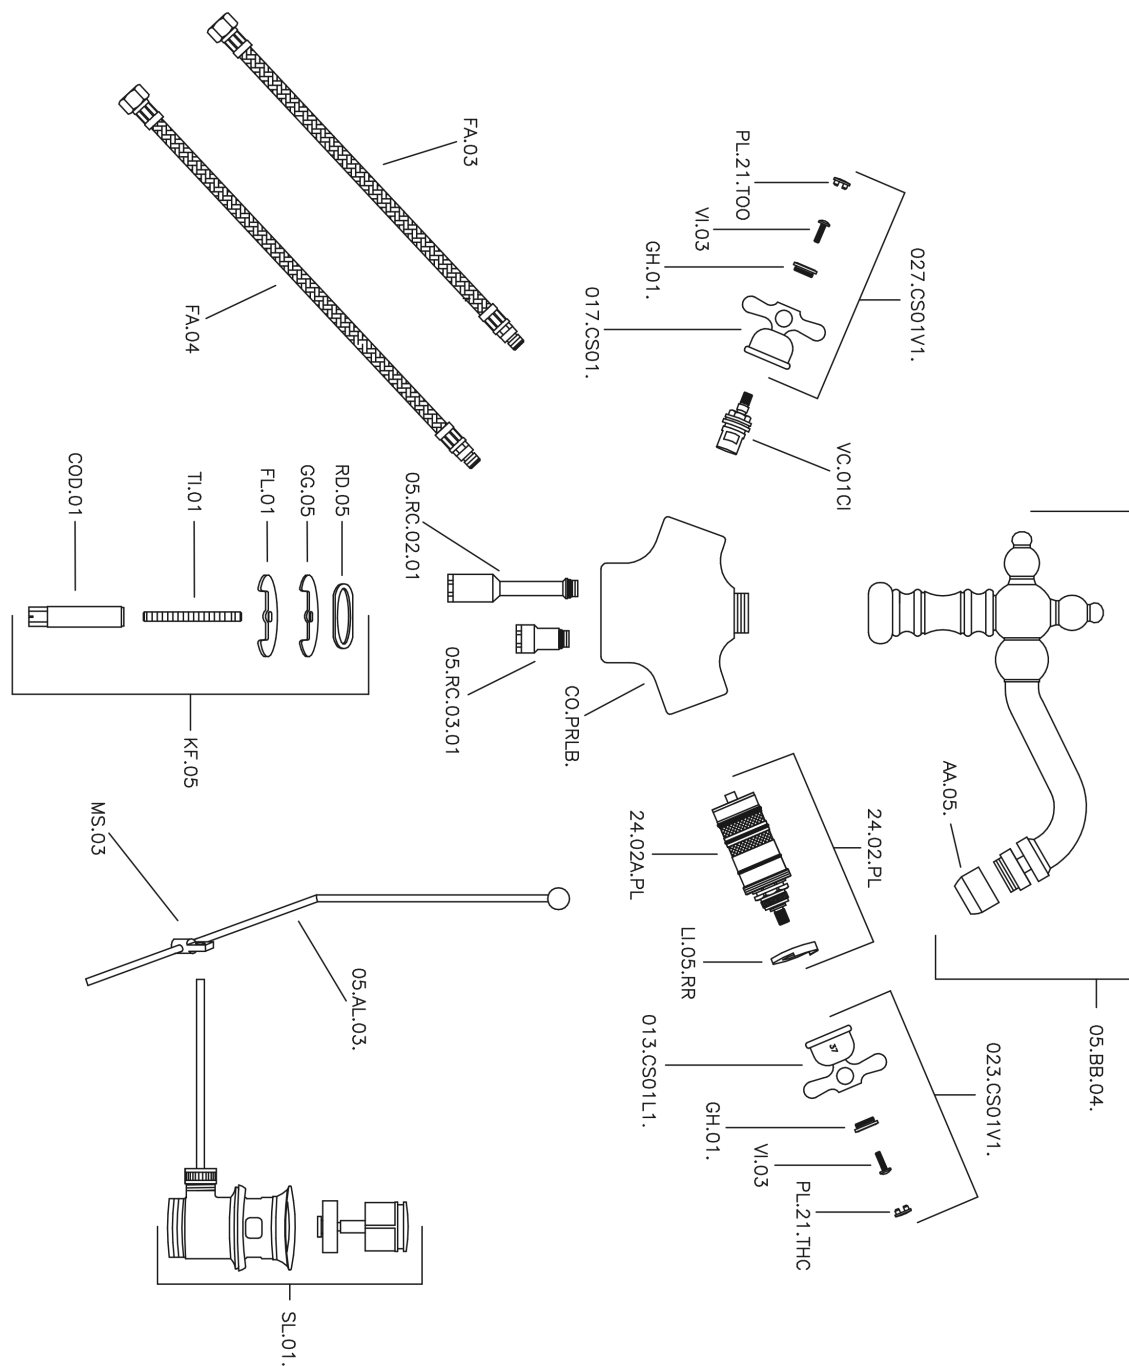

Thermostatic bidet mixer CROISETTE_CST56010

MODEL **CST56010**

Thermostatic bidet mixer, with 1"1/4 automatic pop-up waste, swivel spout, G.3/8" stainless steel flexible hoses

AVAILABLE FINISHINGS

-  **21** 21 Chrome
-  **27** 27 Old Bronze
-  **2G** 2G Antique Gold
-  **2W** 2W Brushed Gold

CHARACTERISTICS

Cartridge Spare Parts **24.04A.PP**

8x20 Plus P Thermostatic Valve

Thermostatic

The Huber thermostatic is your personal water manager, helping you to handle, control and save water and energy.

Thermostatic bidet mixer CROISETTE_CST56010

CST56010

<https://en.huberitalia.com/thermostatic-bidet-mixer-croisette-cst56010>

2024-11-15