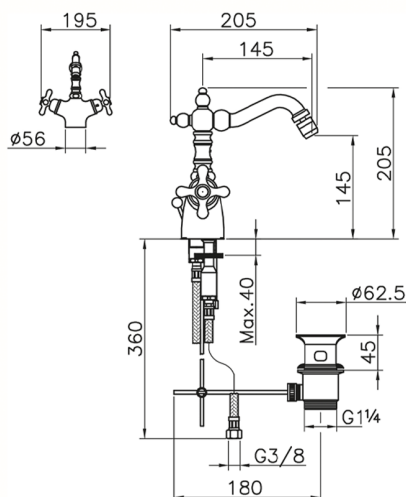

Thermostatic bidet mixer CROISETTE_CST56010

MODEL **CST56010**

Thermostatic bidet mixer, with 1"1/4 automatic pop-up waste, swivel spout, G.3/8" stainless steel flexible hoses

AVAILABLE FINISHINGS

-  **21** 21 Chrome
-  **27** 27 Old Bronze
-  **2G** 2G Antique Gold
-  **2W** 2W Brushed Gold

CHARACTERISTICS

Cartridge Spare Parts **24.04A.PP**

8x20 Plus P Thermostatic Valve

Thermostatic

The Huber thermostatic is your personal water manager, helping you to handle, control and save water and energy.

Thermostatic bidet mixer CROISETTE_CST56010

CST56010

<https://en.huberitalia.com/thermostatic-bidet-mixer-croisette-cst56010>

2024-11-15