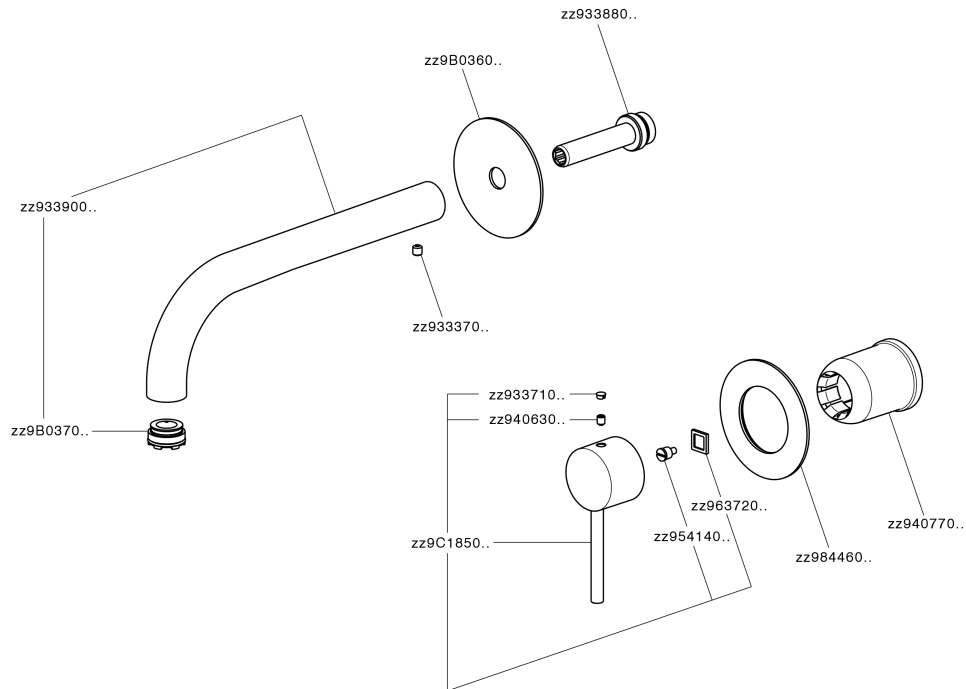

Exposed part for single lever washbasin valve NUOVA KIRUNA_K200551E

K200551E

<https://en.huberitalia.com/exposed-part-for-single-lever-washbasin-valve-nuova-kiruna-k200551e>

Concealed single lever washbasin mixer Easy-Box CONCEALED_ZB002450

ZB002450

<https://en.huberitalia.com/concealed-single-lever-washbasin-mixer-easy-box-concealed-zb002450>

2024-12-22