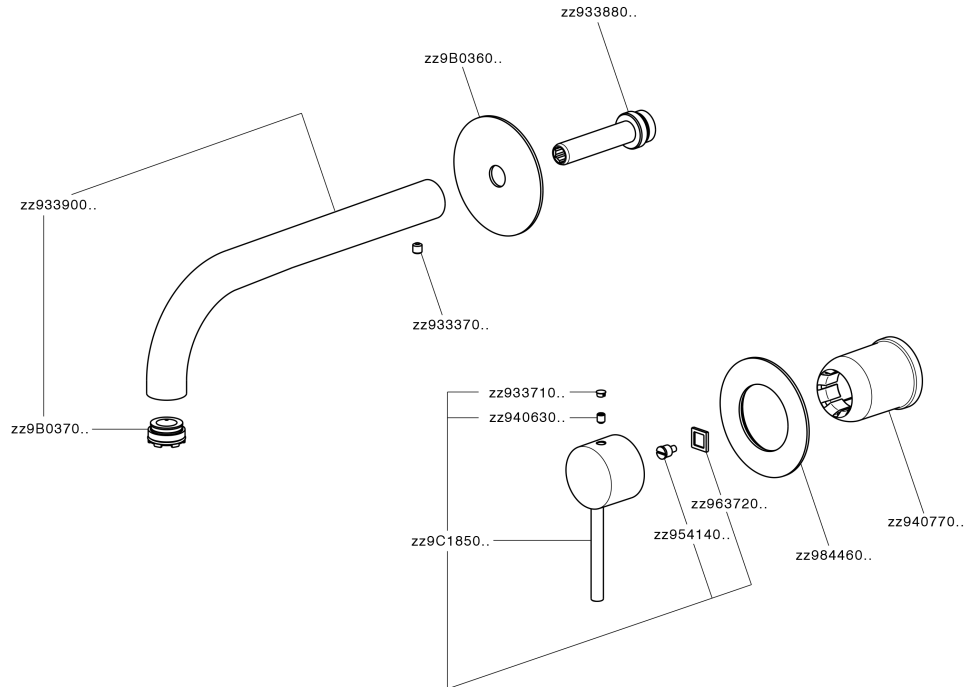

Exposed part for single lever washbasin valve NUOVA KIRUNA_K200551E

MODEL **K200551E**

Exposed part for single lever basin mixer, without concealed part, spout L.250 mm, for item Easy-Box ZB002450 and art. ZB025510

Required concealed parts **ZB002450**

Exposed part for single lever washbasin valve NUOVA KIRUNA_K200551E

K200551E

<https://en.huberitalia.com/exposed-part-for-single-lever-washbasin-valve-nuova-kiruna-k200551e>

Concealed single lever washbasin mixer Easy-Box CONCEALED_ZB002450

MODEL **ZB002450**

Concealed single lever washbasin mixer
Easy-Box, with protection guard box, without trim kit

AVAILABLE FINISHINGS

CHARACTERISTICS

Concealed **1**
Cartridge Spare Parts **ZZ95409000**
35 mm Cartridge

Piastra/Plate/Plaque/Platte/Placa

2-3mm: XX 56-76

10mm: XX 48-68

EcoStop

EcoStop feature limits water flow to approximately 50% of maximum output with one point of resistance on setting. Push slightly past the middle stop only when full water output is required. This will save water up to 50%.