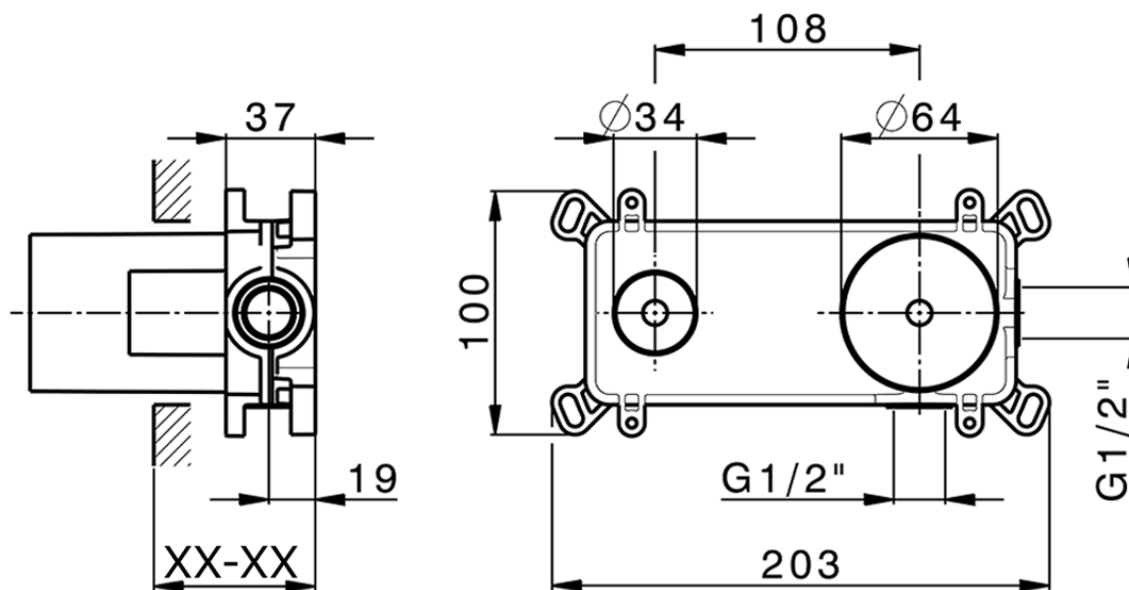

Exposed part for single lever washbasin valve NUOVA KIRUNA_K200551E

K200551E

<https://en.huberitalia.com/exposed-part-for-single-lever-washbasin-valve-nuova-kiruna-k200551e>

Piastra/Plate/Plaque/Platte/Placa

2-3mm: XX 56-76

10mm: XX 48-68