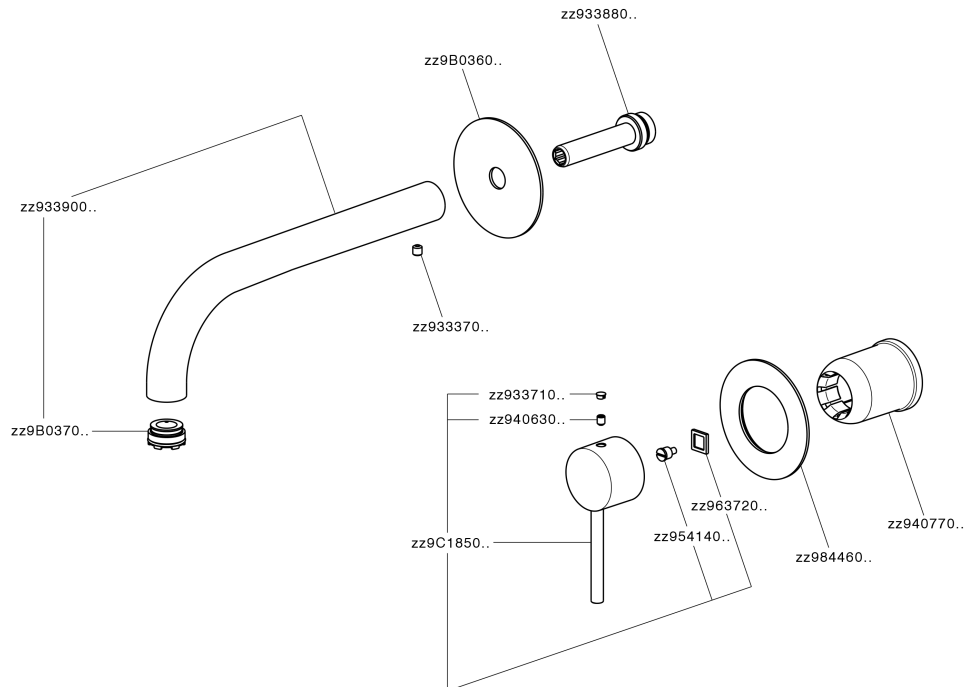

Exposed part for single lever washbasin valve NUOVA KIRUNA_K200551E

MODEL **K200551E**

Exposed part for single lever basin mixer, without concealed part, spout L.250 mm, for item Easy-Box ZB002450 and art.ZB025510

Required concealed parts **ZB002450**

Exposed part for single lever washbasin valve NUOVA KIRUNA_K200551E

K200551E

<https://en.huberitalia.com/exposed-part-for-single-lever-washbasin-valve-nuova-kiruna-k200551e>

Concealed single lever washbasin mixer Easy-Box CONCEALED_ZB002450

MODEL **ZB002450**

Concealed single lever washbasin mixer
Easy-Box, with protection guard box, without trim kit

AVAILABLE FINISHINGS

CHARACTERISTICS

Concealed **1**
Cartridge Spare Parts **ZZ95409000**
35 mm Cartridge

Piastra/Plate/Plaque/Platte/Placa

2-3mm: XX 56-76

10mm: XX 48-68

EcoStop

EcoStop feature limits water flow to approximately 50% of maximum output with one point of resistance on setting. Push slightly past the middle stop only when full water output is required. This will save water up to 50%.