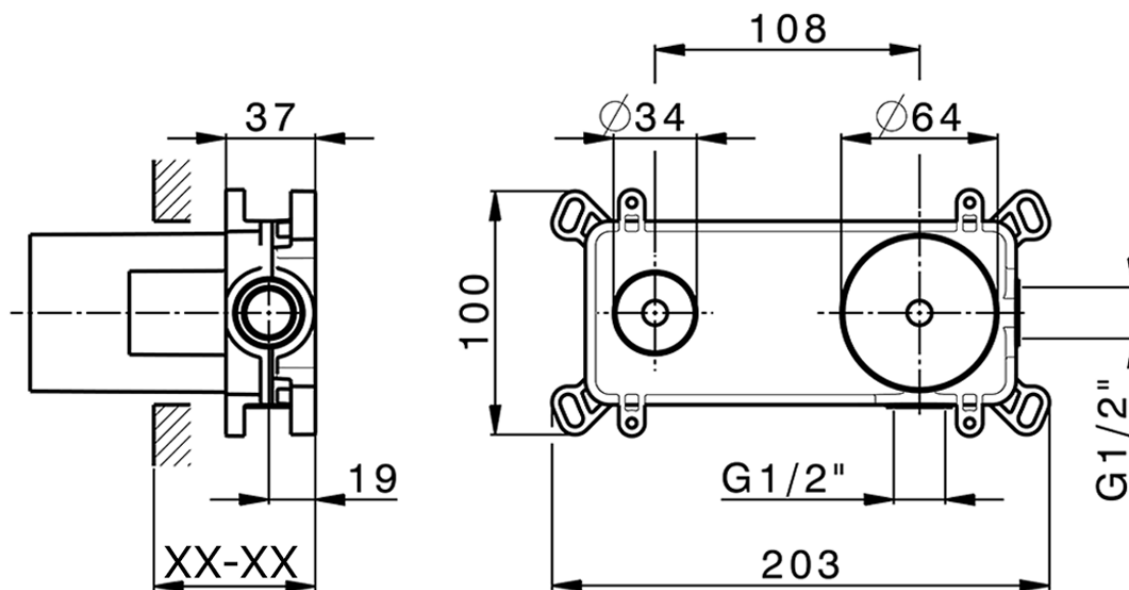

Exposed part for single lever washbasin valve NUOVA KIRUNA\_K200551E

K200551E

<https://en.huberitalia.com/exposed-part-for-single-lever-washbasin-valve-nuova-kiruna-k200551e>

Piastra/Plate/Plaque/Platte/Placa

2-3mm: XX 56-76

10mm: XX 48-68