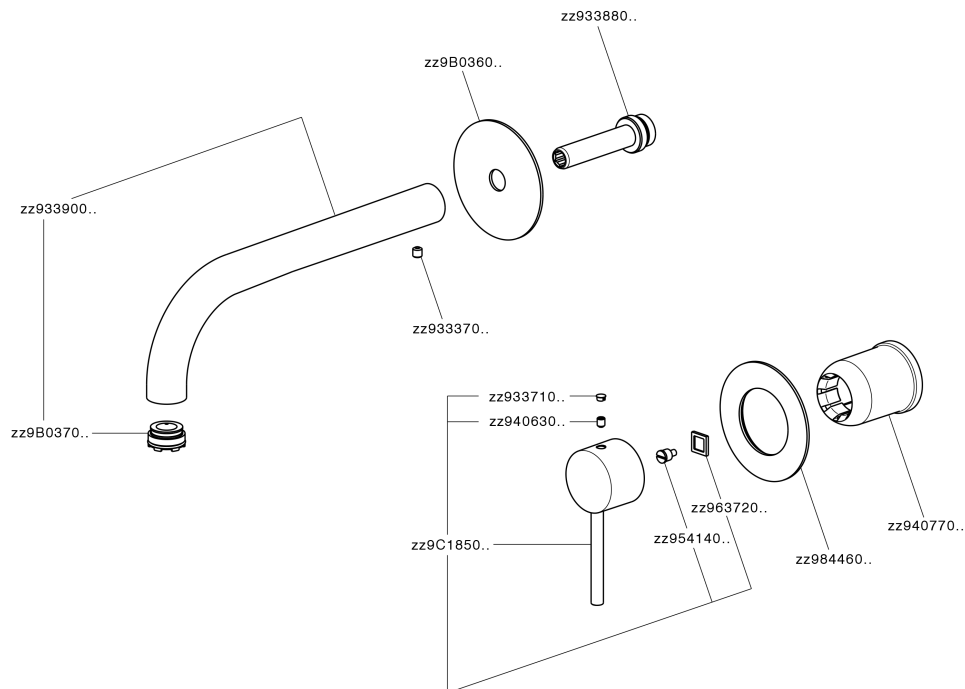

Exposed part for single lever washbasin valve NUOVA KIRUNA_K200551E

MODEL **K200551E**

Exposed part for single lever basin mixer, without concealed part, spout L.250 mm, for item Easy-Box ZB002450 and art. ZB025510

Required concealed parts **ZB002450**

Exposed part for single lever washbasin valve NUOVA KIRUNA_K200551E

K200551E

<https://en.huberitalia.com/exposed-part-for-single-lever-washbasin-valve-nuova-kiruna-k200551e>

Concealed single lever washbasin mixer Easy-Box CONCEALED_ZB002450

MODEL **ZB002450**

Concealed single lever washbasin mixer
Easy-Box, with protection guard box, without trim kit

AVAILABLE FINISHINGS

CHARACTERISTICS

Concealed **1**
Cartridge Spare Parts **ZZ95409000**
35 mm Cartridge

Piastra/Plate/Plaque/Platte/Placa

2-3mm: XX 56-76

10mm: XX 48-68

EcoStop

EcoStop feature limits water flow to approximately 50% of maximum output with one point of resistance on setting. Push slightly past the middle stop only when full water output is required. This will save water up to 50%.