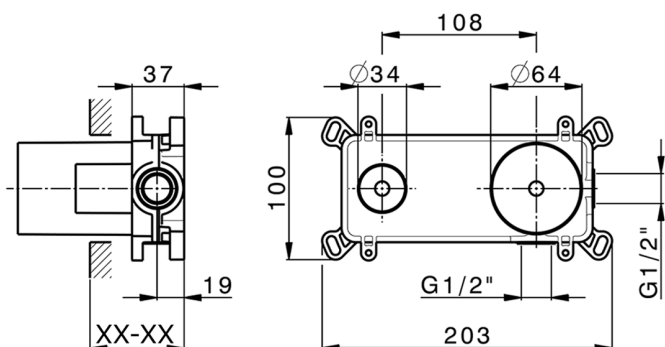

Exposed part for single lever washbasin valve NUOVA KIRUNA_K200551E

MODEL **K200551E**

Exposed part for single lever basin mixer, without concealed part, spout L.250 mm, for item Easy-Box ZB002450 and art. ZB025510

Concealed single lever washbasin mixer Easy-Box CONCEALED_ZB002450

MODEL **ZB002450**

Concealed single lever washbasin mixer
Easy-Box, with protection guard box, without trim kit

AVAILABLE FINISHINGS

CHARACTERISTICS

Concealed **1**
Cartridge Spare Parts **ZZ95409000**
35 mm Cartridge

Piastra/Plate/Plaque/Platte/Placa

2-3mm: XX 56-76

10mm: XX 48-68

EcoStop

EcoStop feature limits water flow to approximately 50% of maximum output with one point of resistance on setting. Push slightly past the middle stop only when full water output is required. This will save water up to 50%.