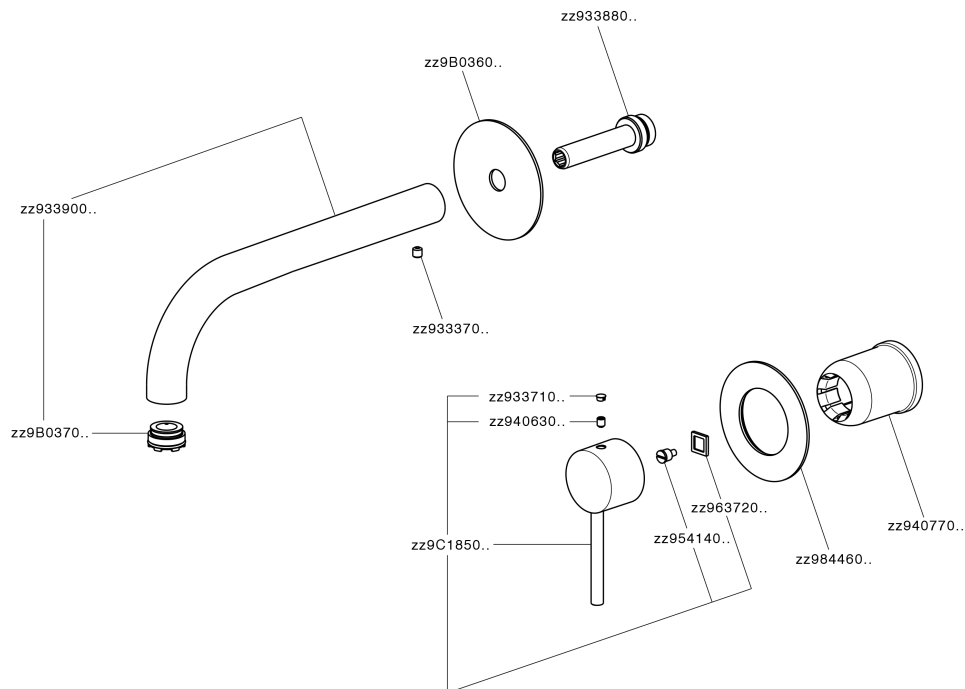

Exposed part for single lever washbasin valve NUOVA KIRUNA_K200551E

K200551E

<https://en.huberitalia.com/exposed-part-for-single-lever-washbasin-valve-nuova-kiruna-k200551e>

Concealed single lever washbasin mixer Easy-Box CONCEALED_ZB002450

ZB002450

<https://en.huberitalia.com/concealed-single-lever-washbasin-mixer-easy-box-concealed-zb002450>

2024-12-22