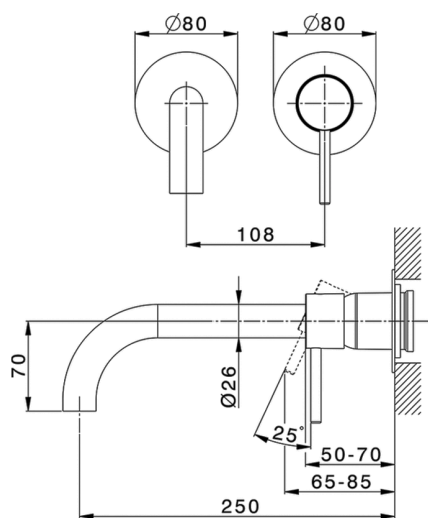

## Exposed part for single lever washbasin valve NUOVA KIRUNA\_K200551E

MODEL **K200551E**

Exposed part for single lever basin mixer, without concealed part, spout L.250 mm, for item Easy-Box ZB002450 and art.ZB025510

## Exposed part for single lever washbasin valve NUOVA KIRUNA\_K200551E

K200551E

<https://en.huberitalia.com/exposed-part-for-single-lever-washbasin-valve-nuova-kiruna-k200551e>

CHARACTERISTICS

Concealed **1**  
Cartridge Spare Parts **ZZ95409000**  
**35 mm Cartridge**

Piastra/Plate/Plaque/Platte/Placa

2-3mm: XX 56-76

10mm: XX 48-68