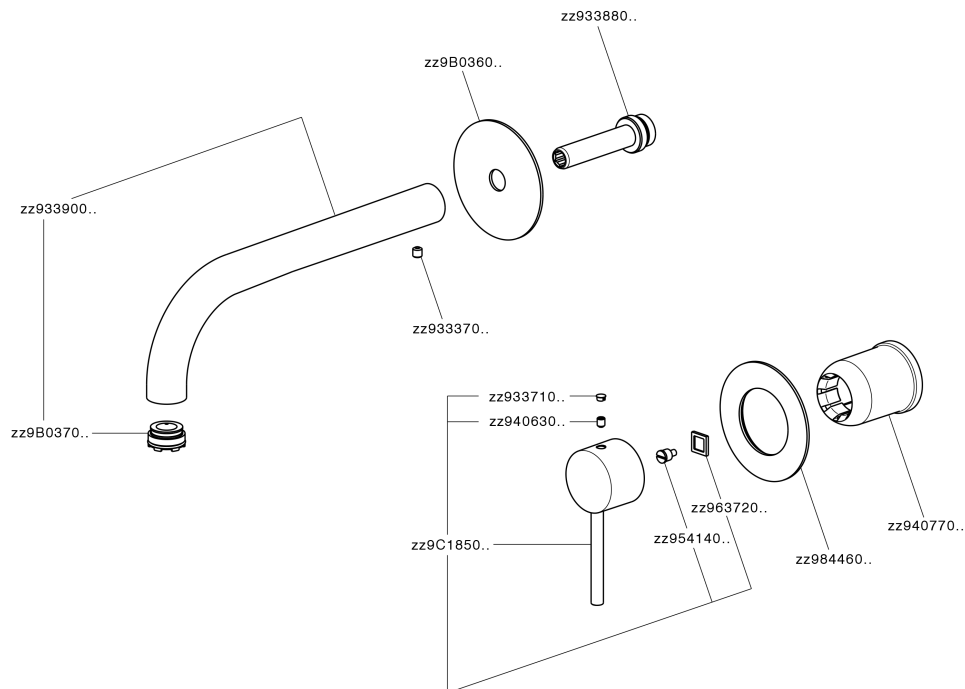

## Exposed part for single lever washbasin valve NUOVA KIRUNA\_K200551E

MODEL **K200551E**

Exposed part for single lever basin mixer, without concealed part, spout L.250 mm, for item Easy-Box ZB002450 and art.ZB025510

## Exposed part for single lever washbasin valve NUOVA KIRUNA\_K200551E

K200551E

<https://en.huberitalia.com/exposed-part-for-single-lever-washbasin-valve-nuova-kiruna-k200551e>

## Concealed single lever washbasin mixer Easy-Box CONCEALED\_ZB002450

MODEL **ZB002450**

Concealed single lever washbasin mixer  
Easy-Box, with protection guard box, without trim kit

AVAILABLE FINISHINGS

CHARACTERISTICS

Concealed **1**  
Cartridge Spare Parts **ZZ95409000**  
**35 mm Cartridge**

Piastra/Plate/Plaque/Platte/Placa

2-3mm: XX 56-76

10mm: XX 48-68