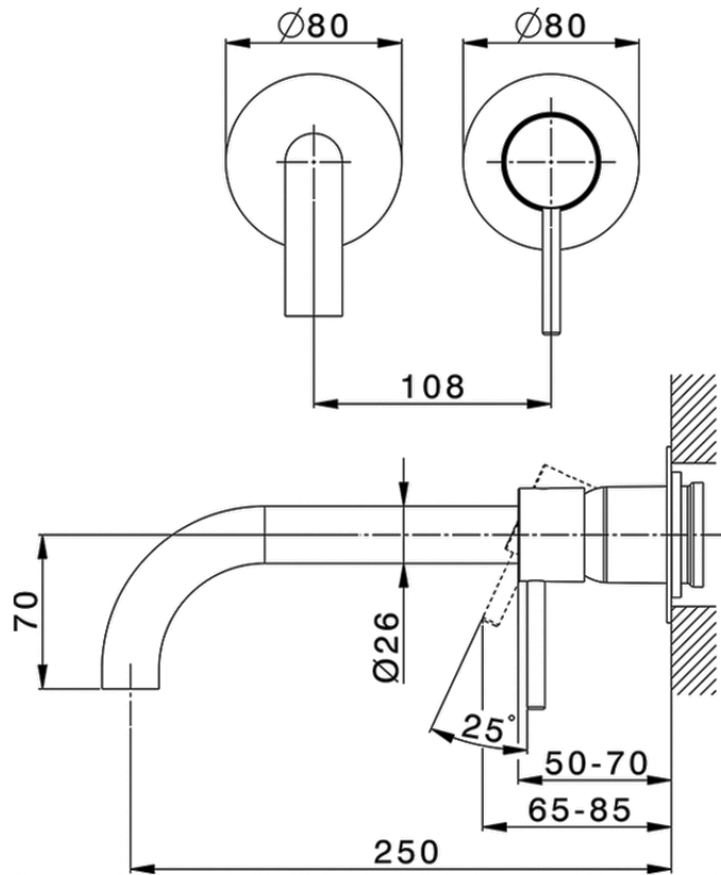

Exposed part for single lever washbasin valve NUOVA KIRUNA_K200551E

K200551E

<https://en.huberitalia.com/exposed-part-for-single-lever-washbasin-valve-nuova-kiruna-k200551e>

Piastra/Plate/Plaque/Platte/Placa

2-3mm: XX 56-76

10mm: XX 48-68