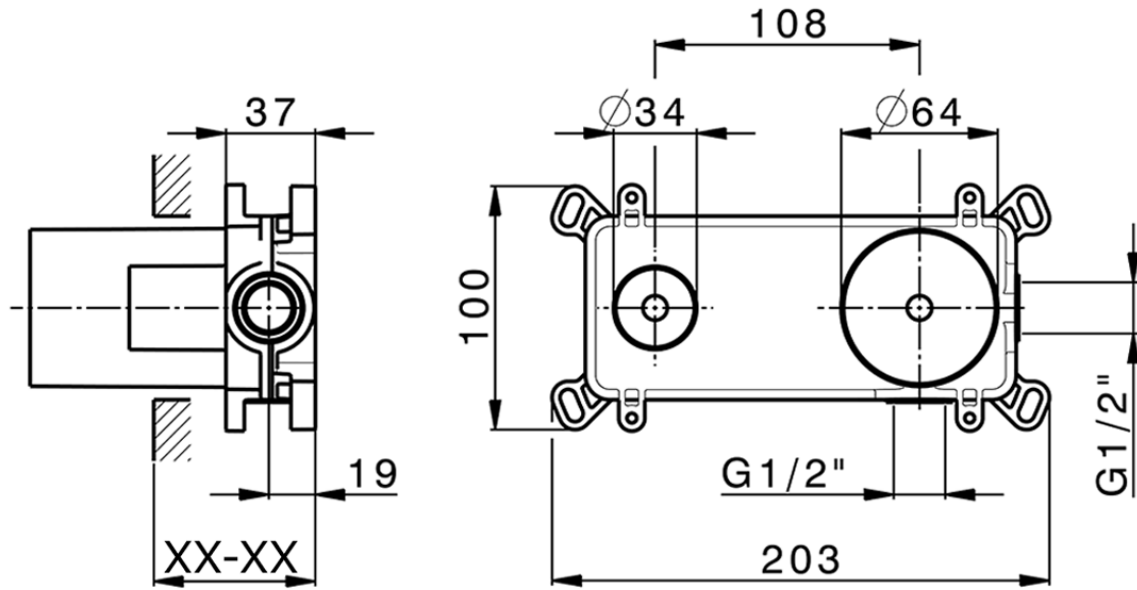

Exposed part for single lever washbasin valve NUOVA KIRUNA_K200551E

K200551E

<https://en.huberitalia.com/exposed-part-for-single-lever-washbasin-valve-nuova-kiruna-k200551e>

Piastra/Plate/Plaque/Platte/Placa

2-3mm: XX 56-76

10mm: XX 48-68