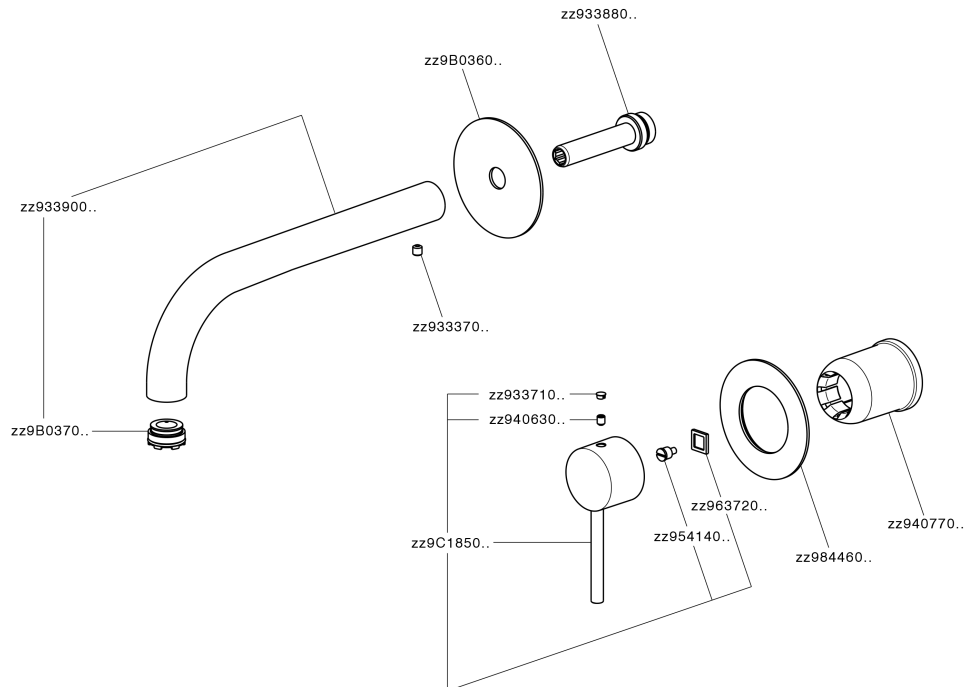

Exposed part for single lever washbasin valve NUOVA KIRUNA_K200551E

MODEL **K200551E**

Exposed part for single lever basin mixer, without concealed part, spout L.250 mm, for item Easy-Box ZB002450 and art. ZB025510

Required concealed parts **ZB002450**

Exposed part for single lever washbasin valve NUOVA KIRUNA_K200551E

K200551E

<https://en.huberitalia.com/exposed-part-for-single-lever-washbasin-valve-nuova-kiruna-k200551e>

Concealed single lever washbasin mixer Easy-Box CONCEALED_ZB002450

MODEL **ZB002450**

Concealed single lever washbasin mixer
Easy-Box, with protection guard box, without trim kit

AVAILABLE FINISHINGS

CHARACTERISTICS

Concealed **1**
Cartridge Spare Parts **ZZ95409000**
35 mm Cartridge

Piastra/Plate/Plaque/Platte/Placa

2-3mm: XX 56-76

10mm: XX 48-68

EcoStop

EcoStop feature limits water flow to approximately 50% of maximum output with one point of resistance on setting. Push slightly past the middle stop only when full water output is required. This will save water up to 50%.