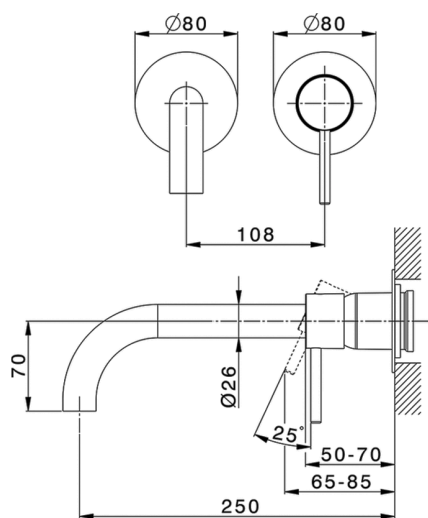

Exposed part for single lever washbasin valve NUOVA KIRUNA_K200551E

MODEL **K200551E**

Exposed part for single lever basin mixer, without concealed part, spout L.250 mm, for item Easy-Box ZB002450 and art. ZB025510

Required concealed parts **ZB002450**

Exposed part for single lever washbasin valve NUOVA KIRUNA_K200551E

K200551E

<https://en.huberitalia.com/exposed-part-for-single-lever-washbasin-valve-nuova-kiruna-k200551e>

Concealed single lever washbasin mixer Easy-Box CONCEALED_ZB002450

MODEL **ZB002450**

Concealed single lever washbasin mixer
Easy-Box, with protection guard box, without trim kit

AVAILABLE FINISHINGS

CHARACTERISTICS

Concealed **1**
Cartridge Spare Parts **ZZ95409000**
35 mm Cartridge

Piastra/Plate/Plaque/Platte/Placa

2-3mm: XX 56-76

10mm: XX 48-68

EcoStop

EcoStop feature limits water flow to approximately 50% of maximum output with one point of resistance on setting. Push slightly past the middle stop only when full water output is required. This will save water up to 50%.