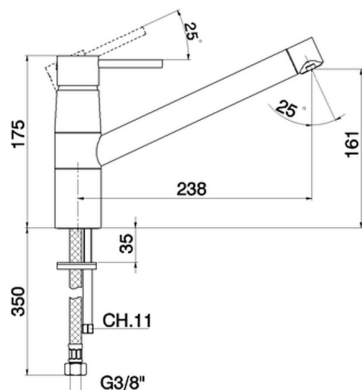

Single lever sink mixer KITCHEN_TV000580

MODEL **TV000580**

Single lever sink mixer, swivel spout, G.3/8" stainless steel flexible hoses

AVAILABLE FINISHINGS

CHARACTERISTICS

Cartridge Spare Parts **ZZ95409000**

35 mm Cartridge

EcoStop

EcoStop feature limits water flow to approximately 50% of maximum output with one point of resistance on setting. Push slightly past the middle stop only when full water output is required. This will save water up to 50%.