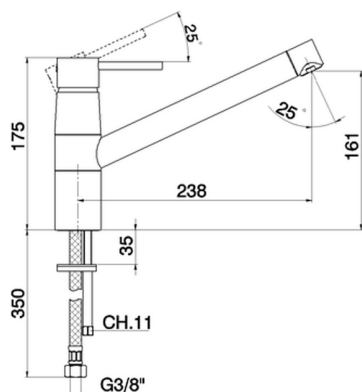

## Single lever sink mixer KITCHEN\_TV000580

MODEL **TV000580**

Single lever sink mixer, swivel spout, G.3/8" stainless steel flexible hoses

AVAILABLE FINISHINGS

CHARACTERISTICS

Cartridge Spare Parts **ZZ95409000**

**35 mm Cartridge**

### EcoStop

EcoStop feature limits water flow to approximately 50% of maximum output with one point of resistance on setting. Push slightly past the middle stop only when full water output is required. This will save water up to 50%.