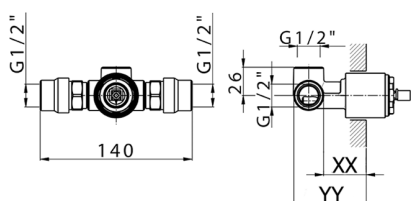

Concealed single lever shower mixer CONCEALED_ZB005301

MODEL **ZB005301**

Concealed single lever shower mixer, 1/2" concealed shower, without trim kit, with noise reducers

AVAILABLE FINISHINGS

04 04 Without finishing

CHARACTERISTICS

Installation	Concealed
Cartridge Spare Parts	ZZ94035000
35 mm Cartridge	
Concealed	1

Piastra/Plate/Plaque/Platte/Placa
 2-3mm: XX 27-47 YY 54-74
 10mm: XX 16-40 YY 43-68

2024-12-19