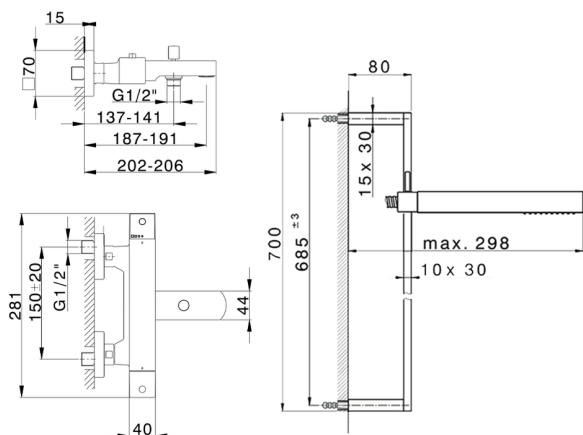

Thermostatic bath-shower mixer with sliding bar NUOVA EGO_NES27010

MODEL **NES27010**

Thermostatic bath-shower mixer with sliding bar, 70 cm sliding rail bar with sliding bracket, ABS 27x27mm one spray minimalist square handshower, 150 cm smooth SILVERFLEX Flexible Hose

AVAILABLE FINISHINGS

-  **21** 21 Chrome
-  **2F** 2F Brushed Nickel
-  **40** 40 Matt Black
-  **4Q** 4Q Matt White

CHARACTERISTICS

Cartridge Spare Parts **22.04A.AR - ZZ97279004**

Argo 2 (long filter) Thermostatic Valve