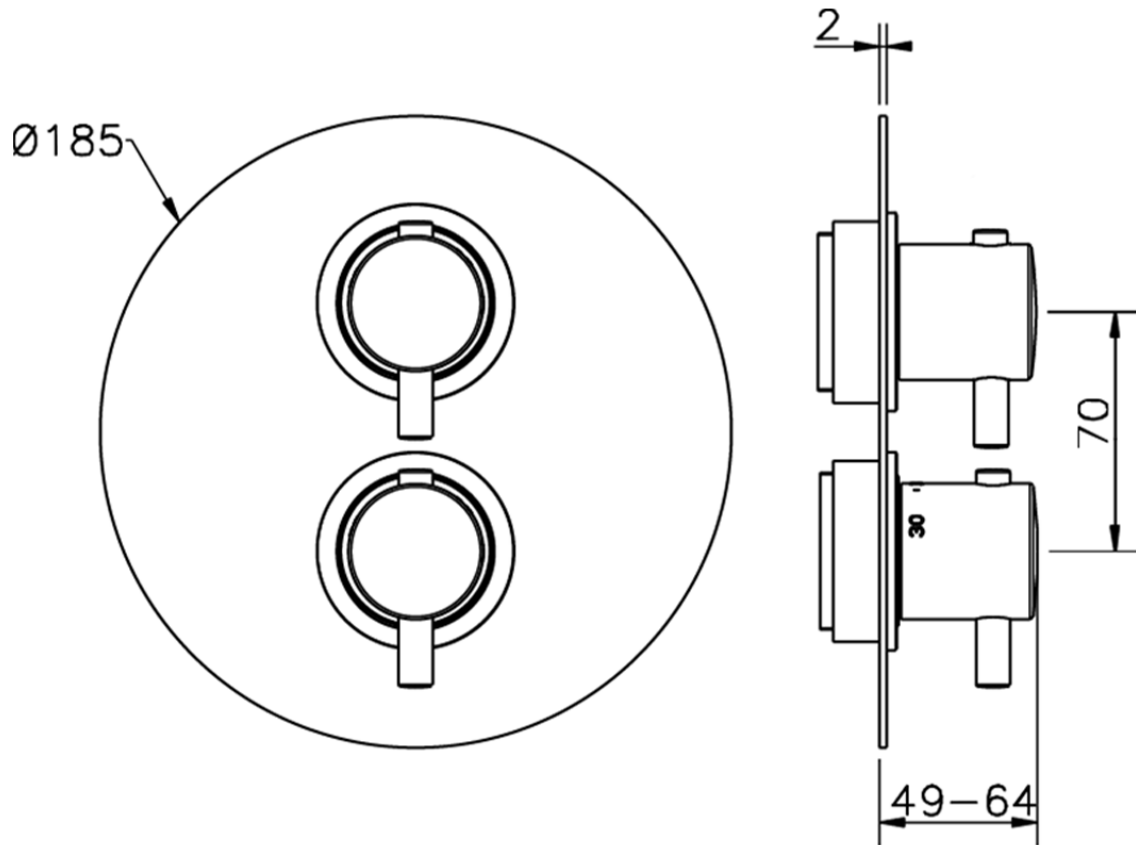

## Exposed part for 1-outlet con.thermo.shower valve THERMO\_MT007300

MT007300

<https://en.huberitalia.com/exposed-part-for-1-outlet-con-thermo-shower-valve-thermo-mt007300>

## Piastra/Plate/Plaque/Platte/Placa

2-3mm: XX 25-40 YY 76-91

10 mm: XX 16-31 YY 65-80

ZB007301

<https://en.huberitalia.com/1-outlet-concealed-thermostatic-shower-valve-concealed-zb007301>

2024-12-22