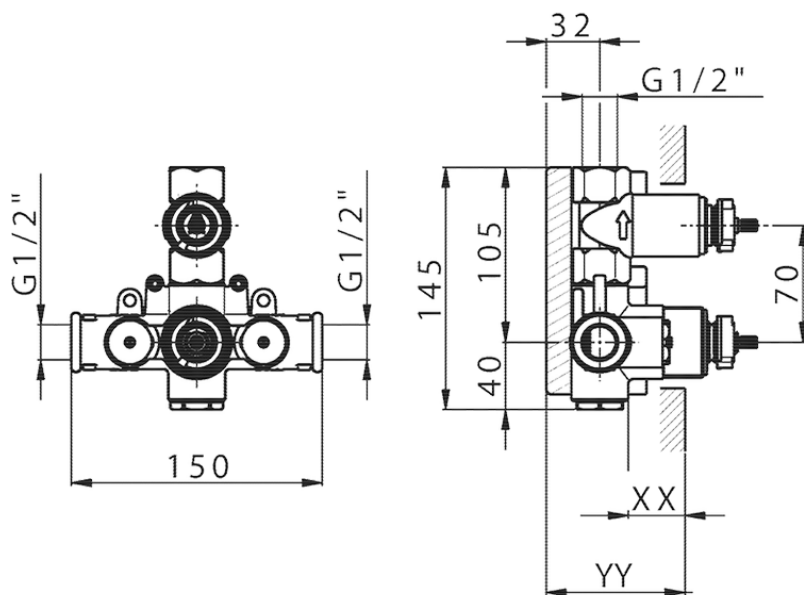

## Exposed part for 1-outlet con.thermo.shower valve THERMO\_MT007300

MT007300

<https://en.huberitalia.com/exposed-part-for-1-outlet-con-thermo-shower-valve-thermo-mt007300>

## Piastra/Plate/Plaque/Platte/Placa

2-3mm: XX 25-40 YY 76-91

10 mm: XX 16-31 YY 65-80

ZB007301

<https://en.huberitalia.com/1-outlet-concealed-thermostatic-shower-valve-concealed-zb007301>

2024-12-22