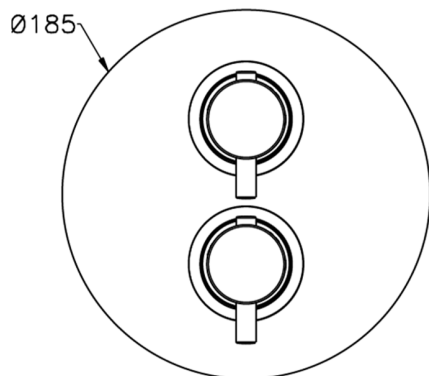

Exposed part for 1-outlet con.thermo.shower valve THERMO_MT007300

MODEL **MT007300**

Exposed part for 1-outlet thermostatic mixer, with stopvalve, without concealed part, for item ZB007301

AVAILABLE FINISHINGS

-  **21** 21 Chrome
-  **26** 26 Old Copper
-  **2F** 2W Brushed Gold
-  **2W** 2F Brushed Nickel
-  **40** 40 Matt Black
-  **4Q** 4Q Matt White

CHARACTERISTICS

Installation **Concealed**
 Required concealed parts **ZB007301**

Concealed **1**

Piastra/Plate/Plaque/Platte/Placa

2-3mm: XX 25-40 YY 76-91

10 mm: XX 16-31 YY 65-80

Thermostatic

The Huber thermostatic is your personal water manager, helping you to handle, control and save water and energy.