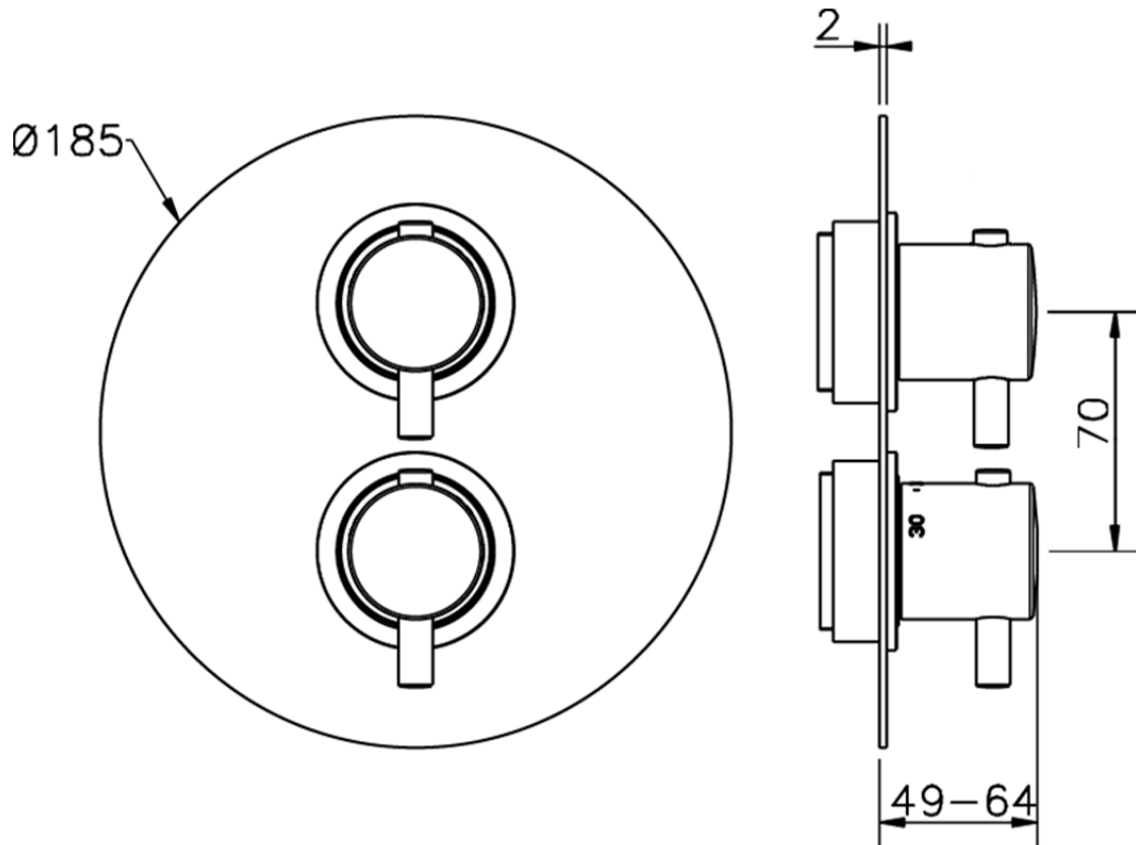

Exposed part for 1-outlet con.thermo.shower valve THERMO_MT007300

MT007300

<https://en.huberitalia.com/exposed-part-for-1-outlet-con-thermo-shower-valve-thermo-mt007300>

Piastra/Plate/Plaque/Platte/Placa

2-3mm: XX 25-40 YY 76-91

10 mm: XX 16-31 YY 65-80

ZB007301

<https://en.huberitalia.com/1-outlet-concealed-thermostatic-shower-valve-concealed-zb007301>

2024-12-22