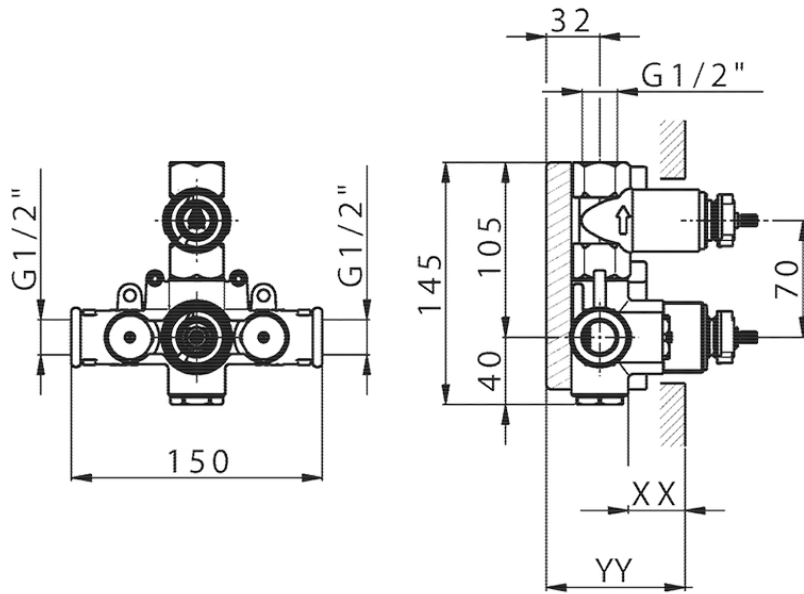

Exposed part for 1-outlet con.thermo.shower valve THERMO_MT007300

MT007300

<https://en.huberitalia.com/exposed-part-for-1-outlet-con-thermo-shower-valve-thermo-mt007300>

Piastra/Plate/Plaque/Platte/Placa

2-3mm: XX 25-40 YY 76-91

10 mm: XX 16-31 YY 65-80

ZB007301

<https://en.huberitalia.com/1-outlet-concealed-thermostatic-shower-valve-concealed-zb007301>

2024-12-22