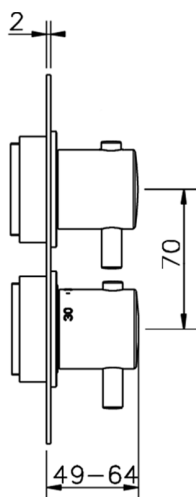

Exposed part for 1-outlet con.thermo.shower valve THERMO_MT007300

MODEL **MT007300**

Exposed part for 1-outlet thermostatic mixer, with stopvalve, without concealed part, for item ZB007301

AVAILABLE FINISHINGS

-  **21** 21 Chrome
-  **26** 26 Old Copper
-  **2F** 2W Brushed Gold
-  **2W** 2F Brushed Nickel
-  **40** 40 Matt Black
-  **4Q** 4Q Matt White

CHARACTERISTICS

Installation **Concealed**
 Required concealed parts **ZB007301**

1-outlet Concealed thermostatic shower valve, with stopvalve, without trim kit

AVAILABLE FINISHINGS

CHARACTERISTICS

Installation **Concealed**

Cartridge Spare Parts **24.04A.PP**

8x20 Plus P Thermostatic Valve

Concealed **1**

Piastra/Plate/Plaque/Platte/Placa

2-3mm: XX 25-40 YY 76-91

10 mm: XX 16-31 YY 65-80

Thermostatic

The Huber thermostatic is your personal water manager, helping you to handle, control and save water and energy.