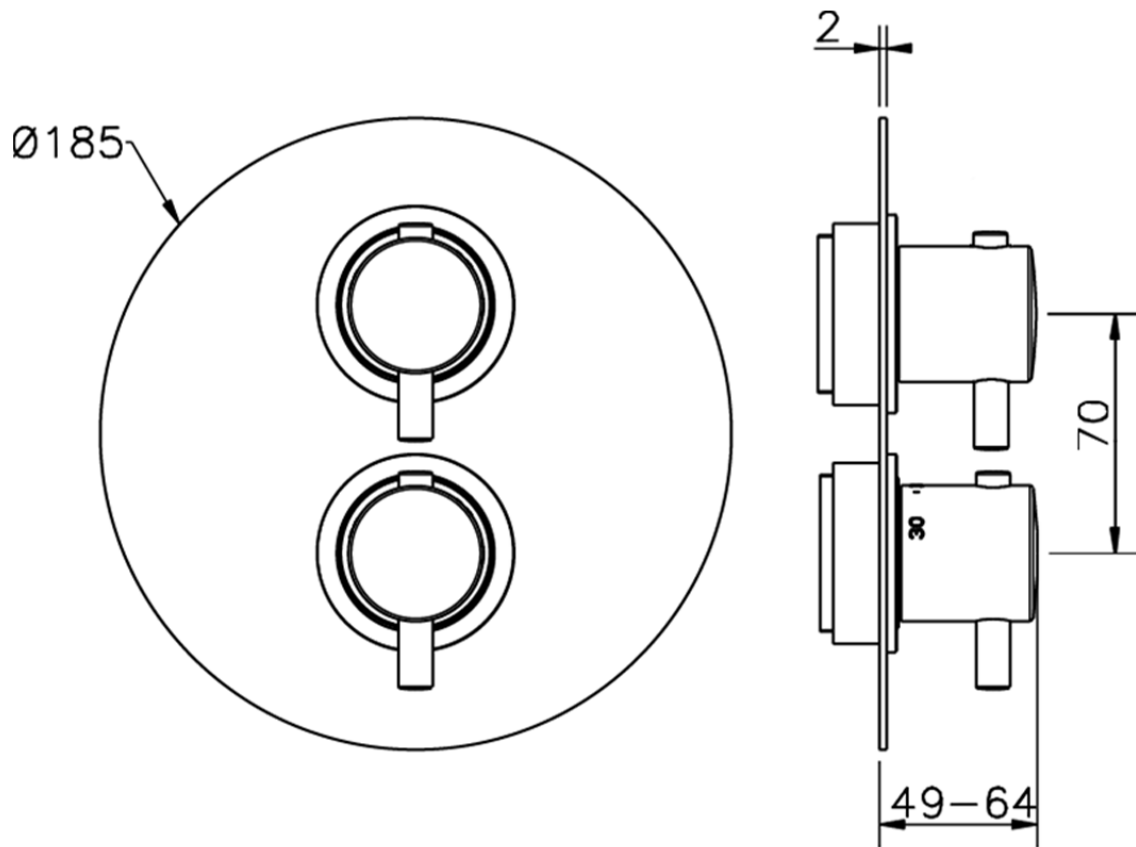

## Exposed part for 1-outlet con.thermo.shower valve THERMO\_MT007300

MT007300

<https://en.huberitalia.com/exposed-part-for-1-outlet-con-thermo-shower-valve-thermo-mt007300>

## Piastra/Plate/Plaque/Platte/Placa

2-3mm: XX 25-40 YY 76-91

10 mm: XX 16-31 YY 65-80

ZB007301

<https://en.huberitalia.com/1-outlet-concealed-thermostatic-shower-valve-concealed-zb007301>

2024-12-22