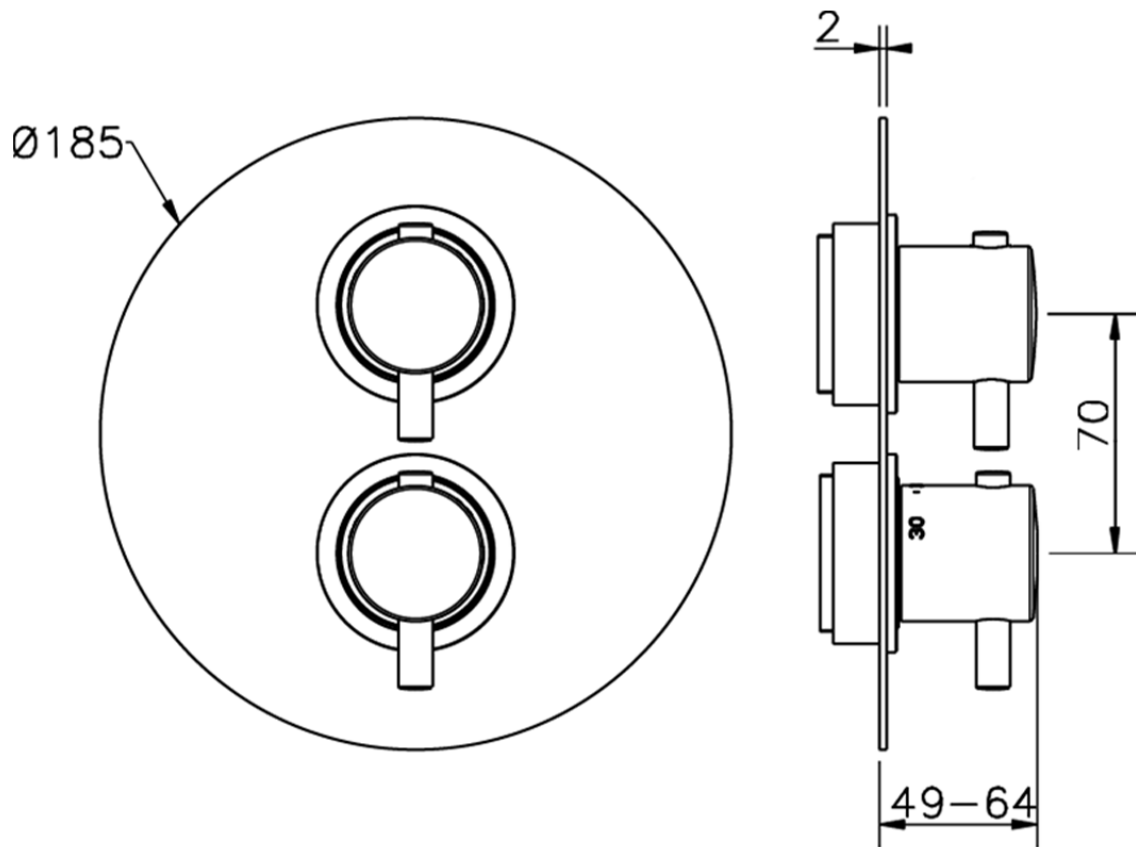

Exposed part for 1-outlet con.thermo.shower valve THERMO_MT007300

MT007300

<https://en.huberitalia.com/exposed-part-for-1-outlet-con-thermo-shower-valve-thermo-mt007300>

Piastra/Plate/Plaque/Platte/Placa

2-3mm: XX 25-40 YY 76-91

10 mm: XX 16-31 YY 65-80

ZB007301

<https://en.huberitalia.com/1-outlet-concealed-thermostatic-shower-valve-concealed-zb007301>

2024-12-22