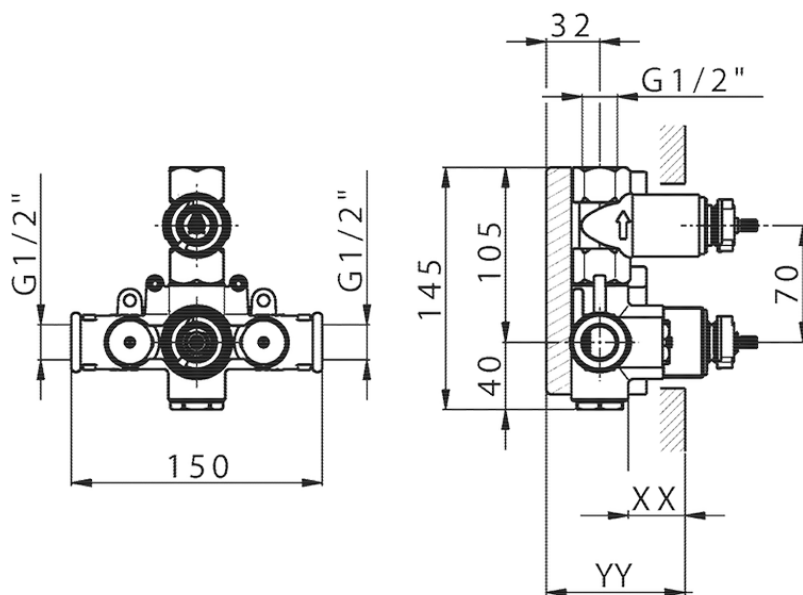

Exposed part for 1-outlet con.thermo.shower valve THERMO_MT007300

MT007300

<https://en.huberitalia.com/exposed-part-for-1-outlet-con-thermo-shower-valve-thermo-mt007300>

Piastra/Plate/Plaque/Platte/Placa

2-3mm: XX 25-40 YY 76-91

10 mm: XX 16-31 YY 65-80

ZB007301

<https://en.huberitalia.com/1-outlet-concealed-thermostatic-shower-valve-concealed-zb007301>

2024-12-22