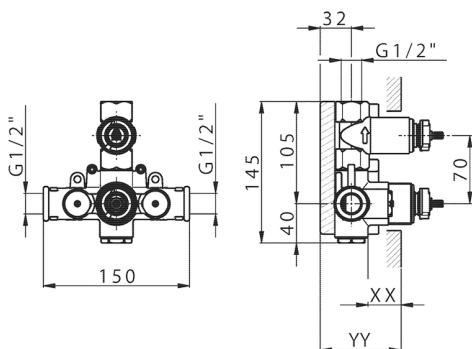

## 1-outlet Concealed thermostatic shower valve CONCEALED\_ZB007301

MODEL **ZB007301**

1-outlet Concealed thermostatic shower valve, with stopvalve, without trim kit

AVAILABLE FINISHINGS

**04** 04 Without finishing

CHARACTERISTICS

Installation **Concealed**

Cartridge Spare Parts **24.04A.PP**

**8x20 Plus P Thermostatic Valve**

Concealed **1**

Piastra/Plate/Plaque/Platte/Placa

2-3mm: XX 25-40 YY 76-91

10 mm: XX 16-31 YY 65-80