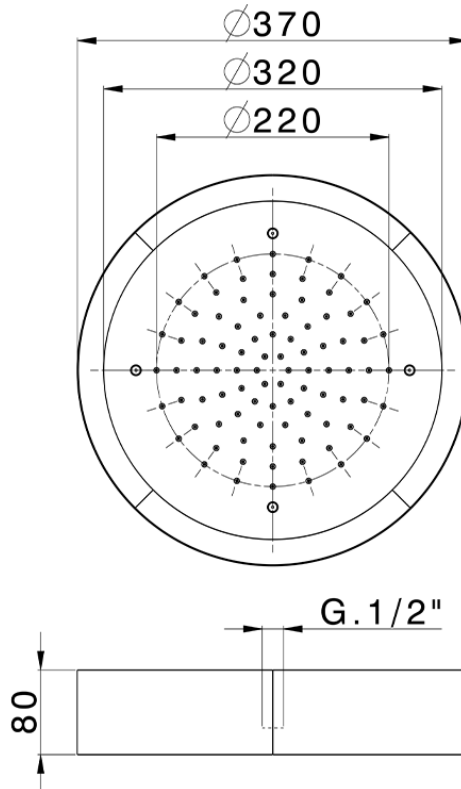

Ø 370 mm Chromotherapy Ceiling showerhead ZEN_ZS1C0205

ZS1C0205

<https://en.huberitalia.com/o-370-mm-chromotherapy-ceiling-showerhead-zen-zs1c0205>

2025-04-11