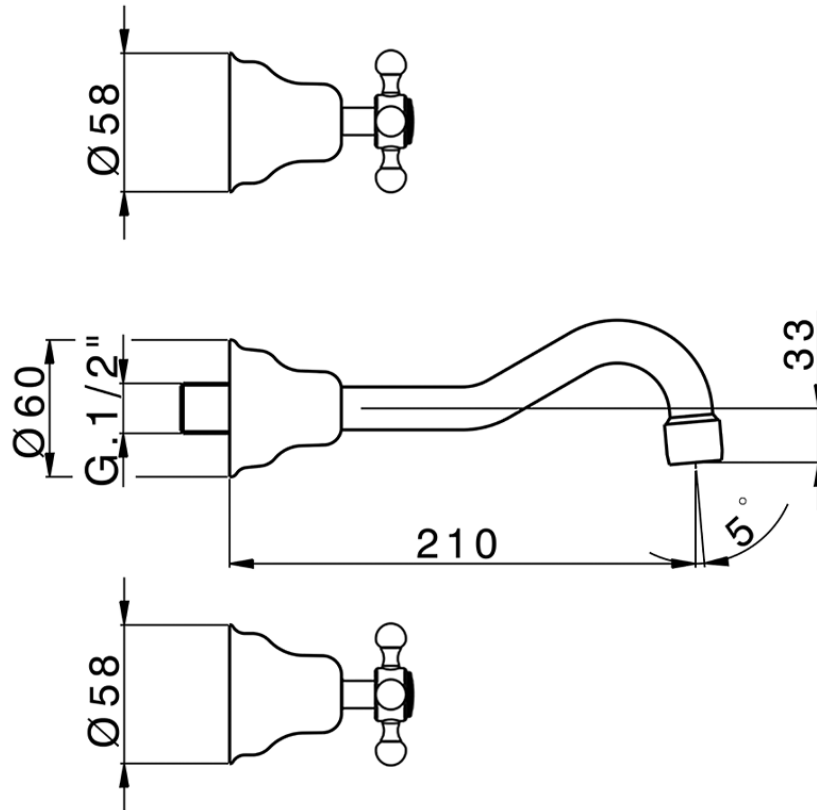

## Exposed part for concealed washbasin mixer VICTORIAN\_VT013510

VT013510

<https://en.huberitalia.com/exposed-part-for-concealed-washbasin-mixer-victorian-vt013510>

Serie's code	Size XX
CX 1351	20-35
CF 1351	20-35
CX 0331	20-35
CF 0331	20-35
CX 0200	20-35
CF 0200	20-35
BA 1351	20-35
GS 1351	20-35
GL 1351	20-35
MN 1351	20-35
LN 1351	20-35
LV 1351	33-48
LY 1351	33-48
CU 1351	33-48
SM 1351	30-45
AA 1351	10-30
AC 1351	10-30
AR 1351	15-25
PZ 1351	10-30
RG 1351	10-30
TS 1351	10-30
VT 1351	10-30
CS 1351	10-30
WA 1351	45-68
X1 1351	33-45
X2 1351	33-45
X3 1351	33-45
X4 1351	33-45
X5 1351	33-45
RI 1351	20-35
RM 1351	20-35

Limiti di tolleranza superficie piastrelle  
 Adjustment limits for finished tile surface  
 Limites de tolérance surface carrelage  
 Fliesenoberfläche  
 Superficie del azulejo

ZB033510

<https://en.huberitalia.com/concealed-washbasin-mixer-concealed-zb033510>