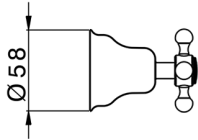

## Exposed part for concealed washbasin mixer VICTORIAN\_VT013510

MODEL **VT013510**

Exposed part for concealed washbasin mixer, without concealed part, for item ZB033510

## Concealed washbasin mixer CONCEALED\_ZB033510

MODEL **ZB033510**

Concealed washbasin mixer, with two right headvalves

AVAILABLE FINISHINGS

**04** 04 Without finishing

CHARACTERISTICS

Concealed **1**

2024-12-04