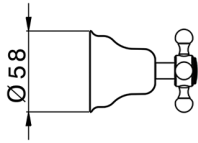

## Exposed part for concealed washbasin mixer VICTORIAN\_VT013510

MODEL **VT013510**

Exposed part for concealed washbasin mixer, without concealed part, for item ZB033510

## Concealed washbasin mixer CONCEALED\_ZB033510

MODEL **ZB033510**

Concealed washbasin mixer, with two right headvalves

AVAILABLE FINISHINGS

**04** 04 Without finishing

CHARACTERISTICS

Concealed **1**

2024-12-04