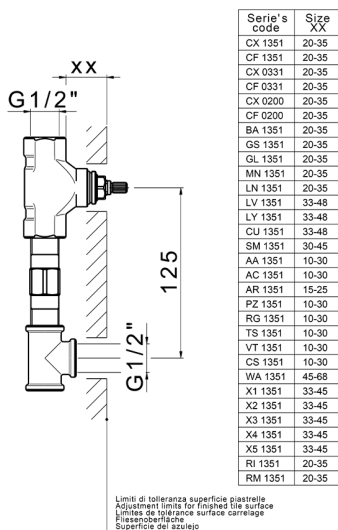

## Exposed part for concealed washbasin mixer VICTORIAN\_VT013510

MODEL **VT013510**

Exposed part for concealed washbasin mixer, without concealed part, for item ZB033510

### CHARACTERISTICS

Installation **Concealed**  
 Required concealed parts **ZB033510**

## Concealed washbasin mixer CONCEALED\_ZB033510

MODEL **ZB033510**

Concealed washbasin mixer, with two right headvalves

AVAILABLE FINISHINGS

**04** 04 Without finishing

CHARACTERISTICS

Concealed **1**

2024-12-04