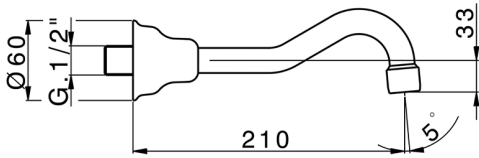

## Exposed part for concealed washbasin mixer VICTORIAN\_VT013510

MODEL **VT013510**

Exposed part for concealed washbasin mixer, without concealed part, for item ZB033510

## Concealed washbasin mixer CONCEALED\_ZB033510

MODEL **ZB033510**

Concealed washbasin mixer, with two right headvalves

AVAILABLE FINISHINGS

**04** 04 Without finishing

CHARACTERISTICS

Concealed **1**

2024-12-04