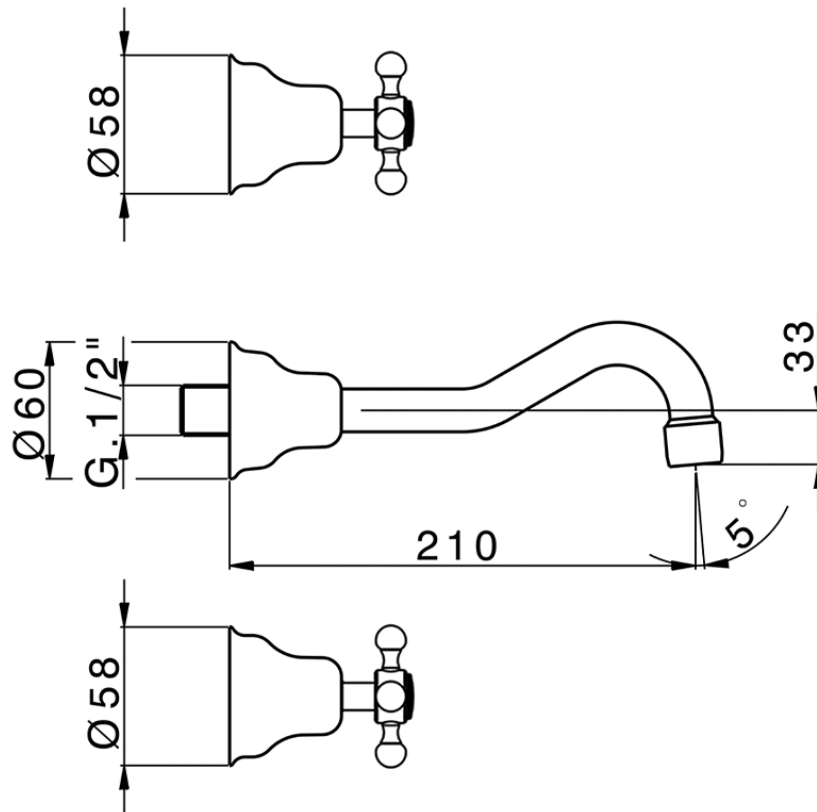

Exposed part for concealed washbasin mixer VICTORIAN_VT013510

VT013510

<https://en.huberitalia.com/exposed-part-for-concealed-washbasin-mixer-victorian-vt013510>

Serie's code	Size XX
CX 1351	20-35
CF 1351	20-35
CX 0331	20-35
CF 0331	20-35
CX 0200	20-35
CF 0200	20-35
BA 1351	20-35
GS 1351	20-35
GL 1351	20-35
MN 1351	20-35
LN 1351	20-35
LV 1351	33-48
LY 1351	33-48
CU 1351	33-48
SM 1351	30-45
AA 1351	10-30
AC 1351	10-30
AR 1351	15-25
PZ 1351	10-30
RG 1351	10-30
TS 1351	10-30
VT 1351	10-30
CS 1351	10-30
WA 1351	45-68
X1 1351	33-45
X2 1351	33-45
X3 1351	33-45
X4 1351	33-45
X5 1351	33-45
RI 1351	20-35
RM 1351	20-35

Limiti di tolleranza superficie piastrelle
 Adjustment limits for finished tile surface
 Limites de tolérance surface carrelage
 Fliesenoberfläche
 Superficie del azulejo

ZB033510

<https://en.huberitalia.com/concealed-washbasin-mixer-concealed-zb033510>