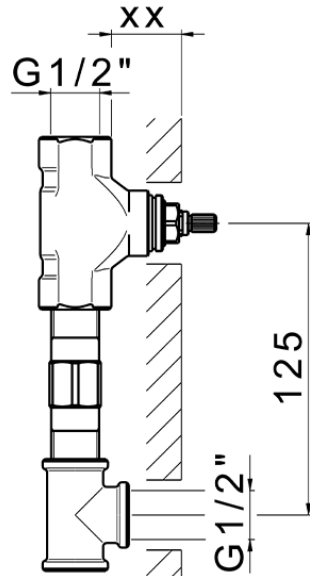

Serie's code	Size XX
CX 1351	20-35
CF 1351	20-35
CX 0331	20-35
CF 0331	20-35
CX 0200	20-35
CF 0200	20-35
BA 1351	20-35
GS 1351	20-35
GL 1351	20-35
MN 1351	20-35
LN 1351	20-35
LV 1351	33-48
LY 1351	33-48
CU 1351	33-48
SM 1351	30-45
AA 1351	10-30
AC 1351	10-30
AR 1351	15-25
PZ 1351	10-30
RG 1351	10-30
TS 1351	10-30
VT 1351	10-30
CS 1351	10-30
WA 1351	45-68
X1 1351	33-45
X2 1351	33-45
X3 1351	33-45
X4 1351	33-45
X5 1351	33-45
RI 1351	20-35
RM 1351	20-35

ZB033510

<https://en.huberitalia.com/concealed-washbasin-mixer-concealed-zb033510>

2024-12-22