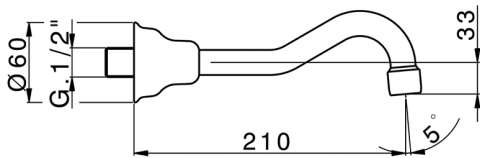

Exposed part for concealed washbasin mixer VICTORIAN_VT013510

MODEL **VT013510**

Exposed part for concealed washbasin mixer, without concealed part, for item ZB033510

AVAILABLE FINISHINGS

-  **21** 21 Chrome
-  **27** 27 Old Bronze
-  **2A** 2A Satin Brushed Nickel
-  **2G** 2G Antique Gold
-  **2W** 2W Brushed Gold

CHARACTERISTICS

Installation **Concealed**
 Required concealed parts **ZB033510**

Concealed washbasin mixer CONCEALED_ZB033510

MODEL **ZB033510**

Concealed washbasin mixer, with two right headvalves

AVAILABLE FINISHINGS