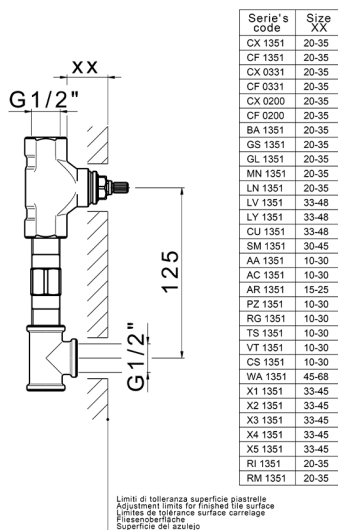

Concealed washbasin mixer CONCEALED_ZB033510

MODEL **ZB033510**

Concealed washbasin mixer, with two right headvalves

AVAILABLE FINISHINGS

04 04 Without finishing

CHARACTERISTICS

Concealed **1**

2024-12-22