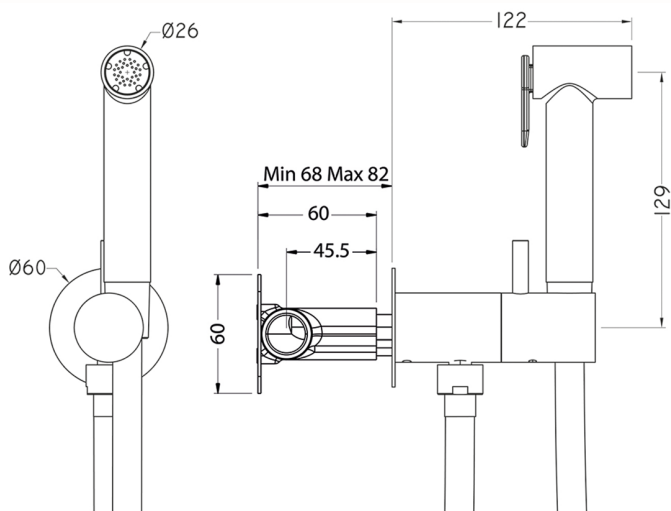

AVAILABLE FINISHINGS

- **21** 21 Chrome
- **24** 24 Gold
- **27** 27 Old Bronze
- **2F** 2F Brushed Nickel
- **2Q** 2Q Black Titanium
- **40** 40 Matt Black
- **4Q** 4Q Matt White