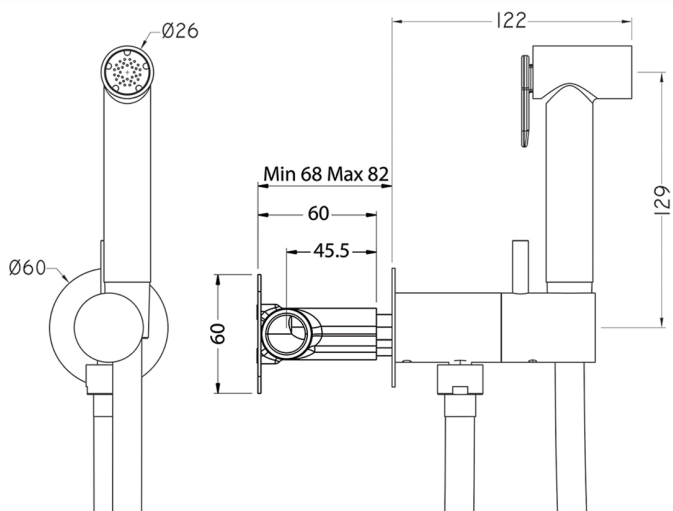

AVAILABLE FINISHINGS

- **21** 21 Chrome
- **24** 24 Gold
- **27** 27 Old Bronze
- **2F** 2F Brushed Nickel
- **2Q** 2Q Black Titanium
- **40** 40 Matt Black
- **4Q** 4Q Matt White