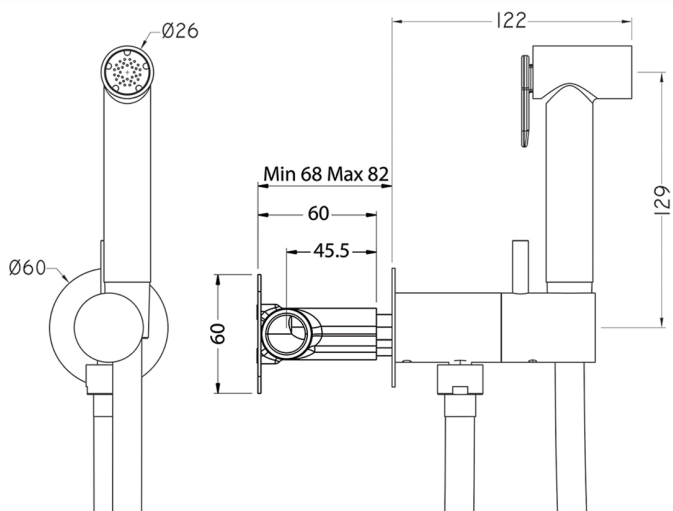

## Bidet handshower set HYGENIC SHOWERS\_TV007975

MODEL **TV007975**

Bidet handshower set, round wall bracket, gradual mixing of hot & cold water, with concealed part, Brass Bidet handshower - 120 cm PVC flexible hose

### CHARACTERISTICS

**Bidet handshower**