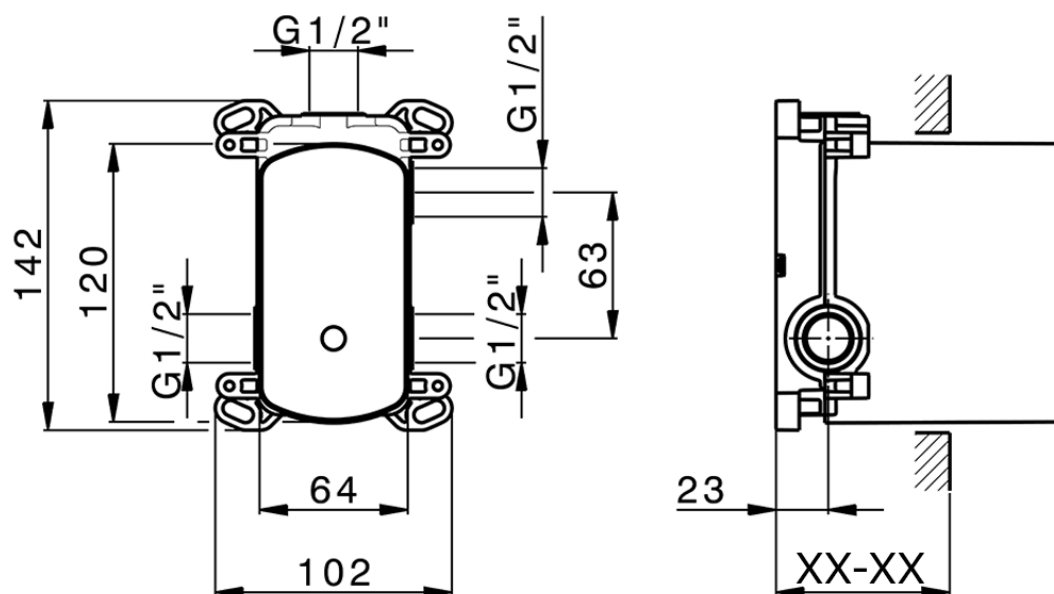

Exposed part for concealed 2-outlet mixer CHRONOS\_CR002300

CR002300

<https://en.huberitalia.com/exposed-part-for-concealed-2-outlet-mixer-chronos-cr002300>

Piastra/Plate/Plaque/Platte/Placa

2-3mm: XX 65-85

10mm: XX 60-80