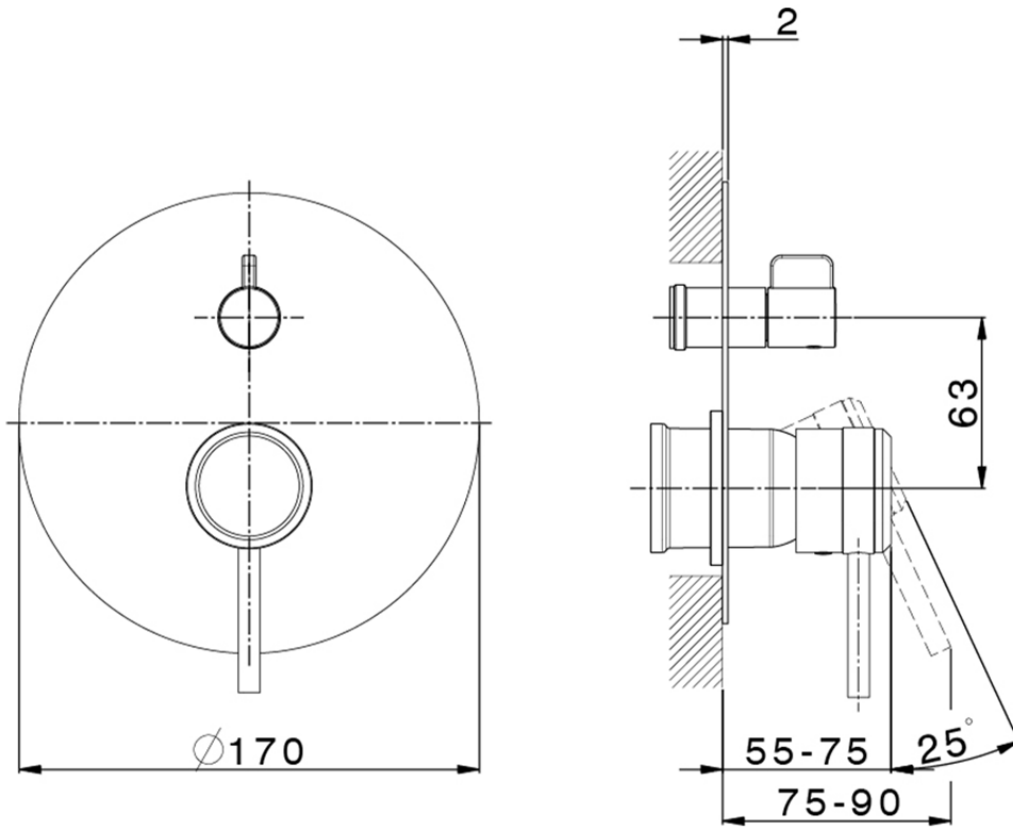

Exposed part for concealed 2-outlet mixer CHRONOS\_CR002300

CR002300

<https://en.huberitalia.com/exposed-part-for-concealed-2-outlet-mixer-chronos-cr002300>

Piastra/Plate/Plaque/Platte/Placa

2-3mm: XX 65-85

10mm: XX 60-80