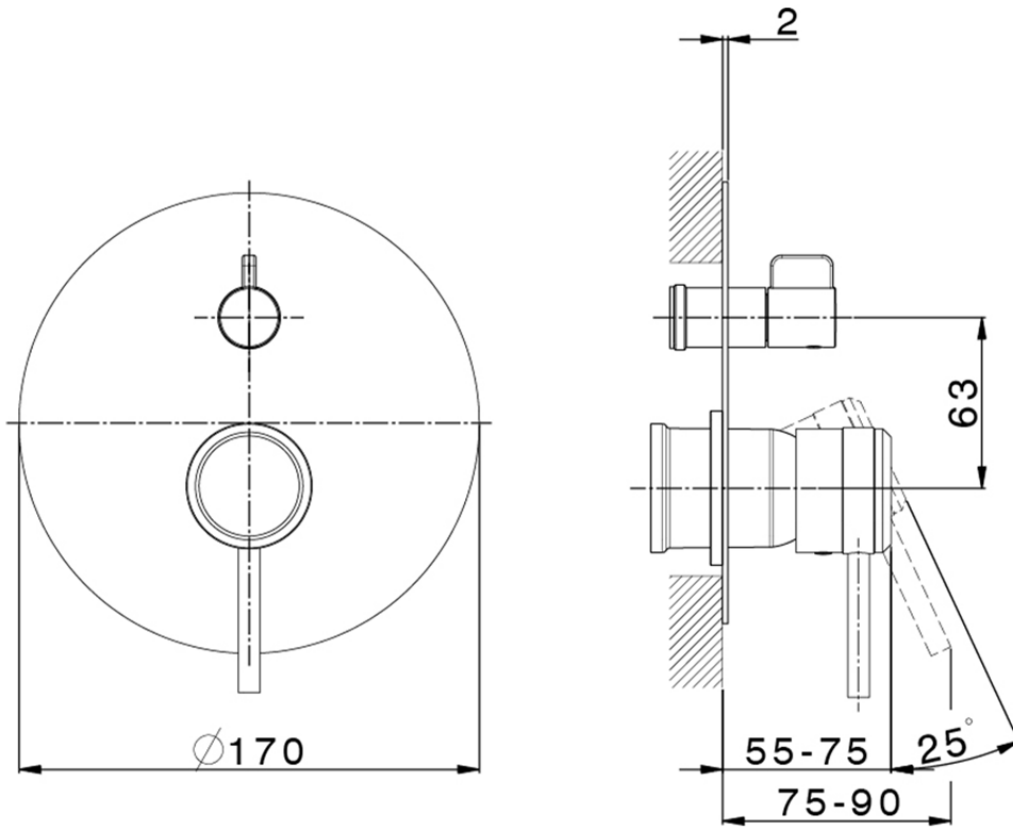

## Exposed part for concealed 2-outlet mixer CHRONOS\_CR002300

CR002300

<https://en.huberitalia.com/exposed-part-for-concealed-2-outlet-mixer-chronos-cr002300>

Piastra/Plate/Plaque/Platte/Placa

2-3mm: XX 65-85

10mm: XX 60-80