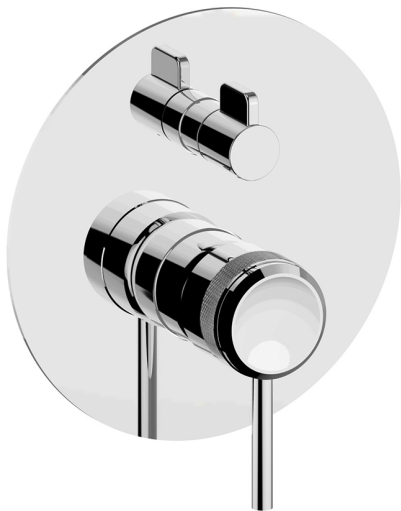

## Exposed part for concealed 2-outlet mixer CHRONOS\_CR002300

MODEL **CR002300**

Exposed part for concealed 2-outlet mixer, 2-Way rotating diverter, without concealed part, for item Easy-Box ZB000230

### AVAILABLE FINISHINGS

-  **21** 21 Chrome
-  **2F** 2F Brushed Nickel
-  **2Q** 40 Matt Black

## Concealed single lever bath-shower mixer Easy-Box CONCEALED\_ZB000230

MODEL **ZB000230**

Concealed single lever bath-shower mixer Easy-Box, 2-Way rotating diverter, without trim kit, with protection guard box

2-3mm: XX 65-85

10mm: XX 60-80

2026-04-09