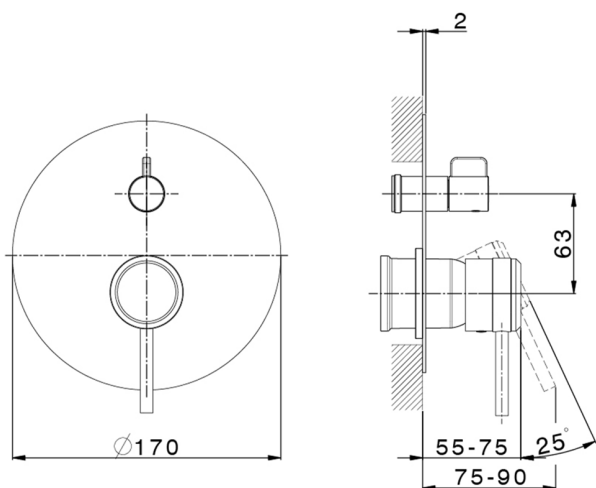

Exposed part for concealed 2-outlet mixer CHRONOS_CR002300

MODEL **CR002300**

Exposed part for concealed 2-outlet mixer, 2-Way rotating diverter, without concealed part, for item Easy-Box ZB000230

AVAILABLE FINISHINGS

-  **21** 21 Chrome
-  **2F** 2F Brushed Nickel
-  **2Q** 40 Matt Black

CHARACTERISTICS

Installation **Concealed**
 Required concealed parts **ZB000230**

Concealed single lever bath-shower mixer Easy-Box CONCEALED_ZB000230

MODEL **ZB000230**

Concealed single lever bath-shower mixer Easy-Box, 2-Way rotating diverter, without trim kit, with protection guard box

AVAILABLE FINISHINGS

CHARACTERISTICS

Installation	Concealed
Cartridge Spare Parts	ZZ92909000
35 mm Cartridge	
Concealed	1

Piastra/Plate/Plaque/Platte/Placa

2-3mm: XX 65-85

10mm: XX 60-80

2026-06-26