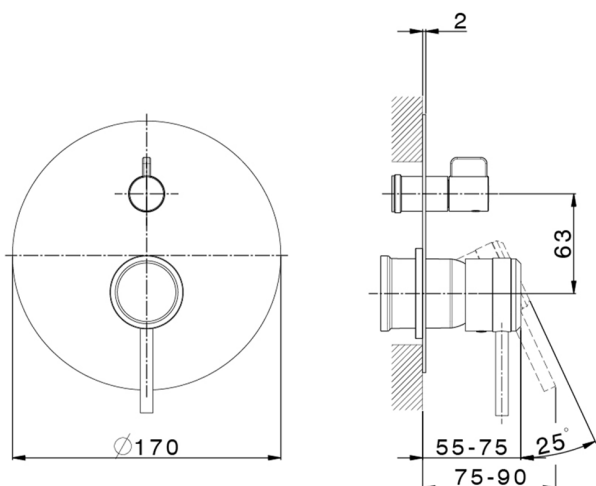

Exposed part for concealed 2-outlet mixer CHRONOS_CR002300

MODEL **CR002300**

Exposed part for concealed 2-outlet mixer, 2-Way rotating diverter, without concealed part, for item Easy-Box ZB000230

AVAILABLE FINISHINGS

- **21** 21 Chrome
- **2F** 2F Brushed Nickel
- **2Q** 40 Matt Black

CHARACTERISTICS

Installation **Concealed**
Required concealed parts **ZB000230**