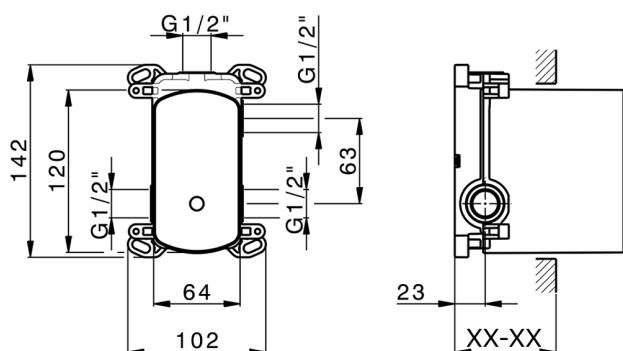

-  **21** 21 Chrome
-  **2F** 2F Brushed Nickel
-  **2Q** 40 Matt Black

CHARACTERISTICS

Installation **Concealed**
 Required concealed parts **ZB000230**

Concealed single lever bath-shower mixer Easy-Box CONCEALED_ZB000230

MODEL **ZB000230**

Concealed single lever bath-shower mixer Easy-Box, 2-Way rotating diverter, without trim kit, with protection guard box

AVAILABLE FINISHINGS

CHARACTERISTICS

Installation	Concealed
Cartridge Spare Parts	ZZ92909000
35 mm Cartridge	
Concealed	1

Piastra/Plate/Plaque/Platte/Placa

2-3mm: XX 65-85

10mm: XX 60-80

2026-06-26