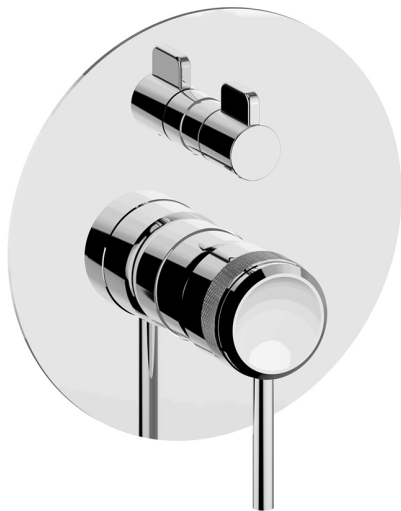

Exposed part for concealed 2-outlet mixer CHRONOS_CR002300

MODEL **CR002300**

Exposed part for concealed 2-outlet mixer, 2-Way rotating diverter, without concealed part, for item Easy-Box ZB000230

AVAILABLE FINISHINGS

-  **21** 21 Chrome
-  **2F** 2F Brushed Nickel
-  **2Q** 40 Matt Black

CHARACTERISTICS

Installation **Concealed**
 Required concealed parts **ZB000230**

Concealed single lever bath-shower mixer Easy-Box CONCEALED_ZB000230

MODEL **ZB000230**

Concealed single lever bath-shower mixer Easy-Box, 2-Way rotating diverter, without trim kit, with protection guard box

AVAILABLE FINISHINGS

04 04 Without finishing

CHARACTERISTICS

Installation	Concealed
Cartridge Spare Parts	ZZ92909000
35 mm Cartridge	
Concealed	1

Piastra/Plate/Plaque/Platte/Placa

2-3mm: XX 65-85

10mm: XX 60-80

2026-05-17