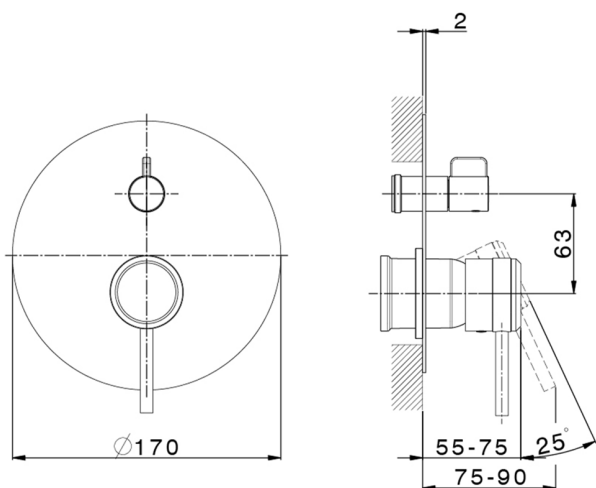

Exposed part for concealed 2-outlet mixer CHRONOS_CR002300

MODEL **CR002300**

Exposed part for concealed 2-outlet mixer, 2-Way rotating diverter, without concealed part, for item Easy-Box ZB000230

AVAILABLE FINISHINGS

-  **21** 21 Chrome
-  **2F** 2F Brushed Nickel
-  **2Q** 40 Matt Black

CHARACTERISTICS

Installation **Concealed**
 Required concealed parts **ZB000230**

Concealed single lever bath-shower mixer Easy-Box CONCEALED_ZB000230

MODEL **ZB000230**

Concealed single lever bath-shower mixer Easy-Box, 2-Way rotating diverter, without trim kit, with protection guard box

AVAILABLE FINISHINGS

04 04 Without finishing

CHARACTERISTICS

Installation	Concealed
Cartridge Spare Parts	ZZ92909000
35 mm Cartridge	
Concealed	1

Piastra/Plate/Plaque/Platte/Placa

2-3mm: XX 65-85

10mm: XX 60-80

2026-05-17