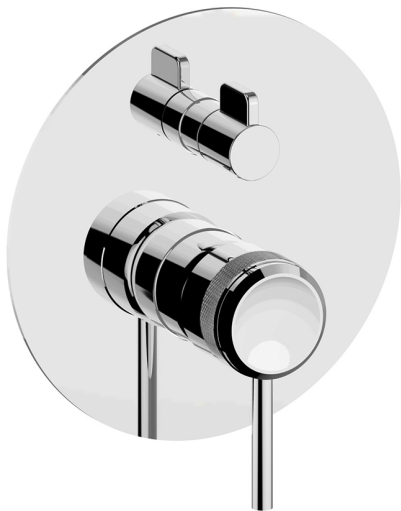

Exposed part for concealed 2-outlet mixer CHRONOS_CR002300

MODEL **CR002300**

Exposed part for concealed 2-outlet mixer, 2-Way rotating diverter, without concealed part, for item Easy-Box ZB000230

AVAILABLE FINISHINGS

-  **21** 21 Chrome
-  **2F** 2F Brushed Nickel
-  **2Q** 40 Matt Black

CHARACTERISTICS

Installation **Concealed**
 Required concealed parts **ZB000230**

Concealed single lever bath-shower mixer Easy-Box CONCEALED_ZB000230

MODEL **ZB000230**

Concealed single lever bath-shower mixer Easy-Box, 2-Way rotating diverter, without trim kit, with protection guard box

AVAILABLE FINISHINGS

CHARACTERISTICS

Installation	Concealed
Cartridge Spare Parts	ZZ92909000
35 mm Cartridge	
Concealed	1

Piastra/Plate/Plaque/Platte/Placa

2-3mm: XX 65-85

10mm: XX 60-80

2026-06-26