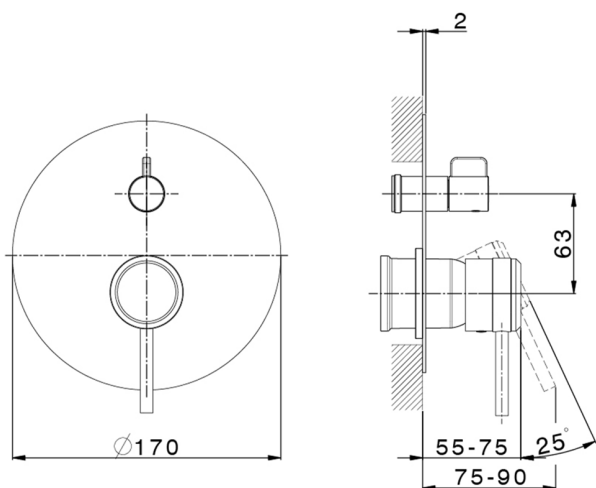

Exposed part for concealed 2-outlet mixer CHRONOS_CR002300

MODEL **CR002300**

Exposed part for concealed 2-outlet mixer, 2-Way rotating diverter, without concealed part, for item Easy-Box ZB000230

AVAILABLE FINISHINGS

- **21** 21 Chrome
- **2F** 2F Brushed Nickel
- **2Q** 40 Matt Black

CHARACTERISTICS

Installation **Concealed**
Required concealed parts **ZB000230**