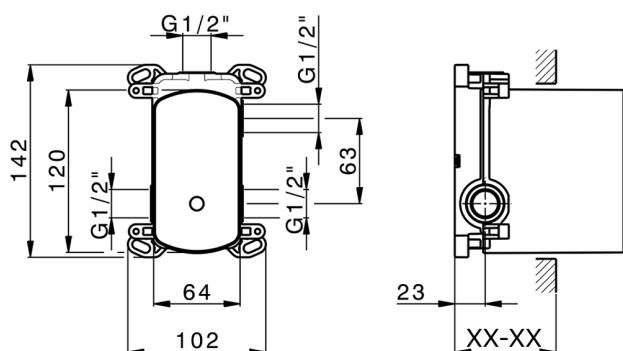

## Concealed single lever bath-shower mixer Easy-Box CONCEALED\_ZB000230

MODEL **ZB000230**

Concealed single lever bath-shower mixer Easy-Box, 2-Way rotating diverter, without trim kit, with protection guard box

AVAILABLE FINISHINGS

CHARACTERISTICS

Installation	<b>Concealed</b>
Cartridge Spare Parts	<b>ZZ92909000</b>
<b>35 mm Cartridge</b>	
Concealed	<b>1</b>

Piastra/Plate/Plaque/Platte/Placa

2-3mm: XX 65-85

10mm: XX 60-80