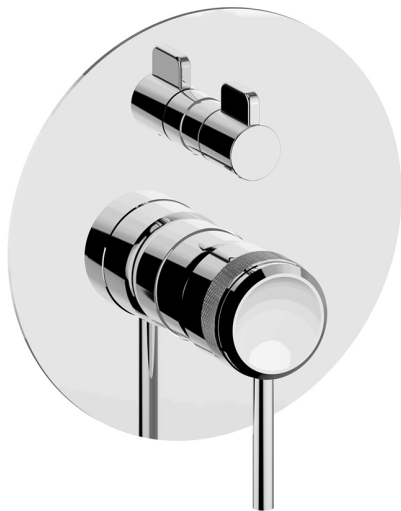

## Exposed part for concealed 2-outlet mixer CHRONOS\_CR002300

MODEL **CR002300**

Exposed part for concealed 2-outlet mixer, 2-Way rotating diverter, without concealed part, for item Easy-Box ZB000230

### AVAILABLE FINISHINGS

-  **21** 21 Chrome
-  **2F** 2F Brushed Nickel
-  **2Q** 40 Matt Black

## Concealed single lever bath-shower mixer Easy-Box CONCEALED\_ZB000230

MODEL **ZB000230**

Concealed single lever bath-shower mixer Easy-Box, 2-Way rotating diverter, without trim kit, with protection guard box

AVAILABLE FINISHINGS

CHARACTERISTICS

Installation	<b>Concealed</b>
Cartridge Spare Parts	<b>ZZ92909000</b>
<b>35 mm Cartridge</b>	
Concealed	<b>1</b>

Piastra/Plate/Plaque/Platte/Placa

2-3mm: XX 65-85

10mm: XX 60-80