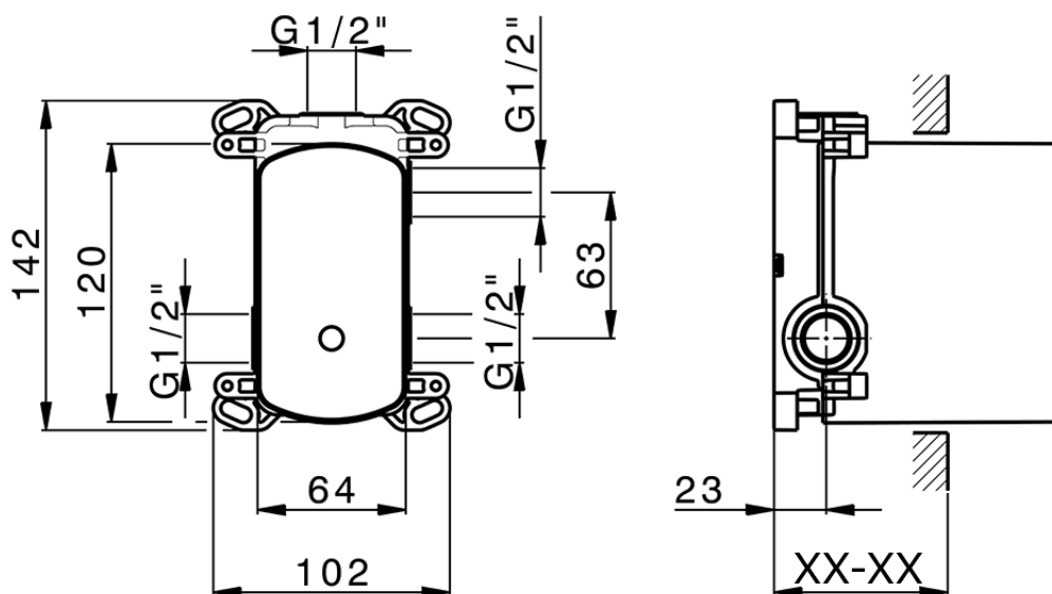

## Exposed part for concealed 2-outlet mixer CHRONOS\_CR002300

CR002300

<https://en.huberitalia.com/exposed-part-for-concealed-2-outlet-mixer-chronos-cr002300>

Piastra/Plate/Plaque/Platte/Placa

2-3mm: XX 65-85

10mm: XX 60-80