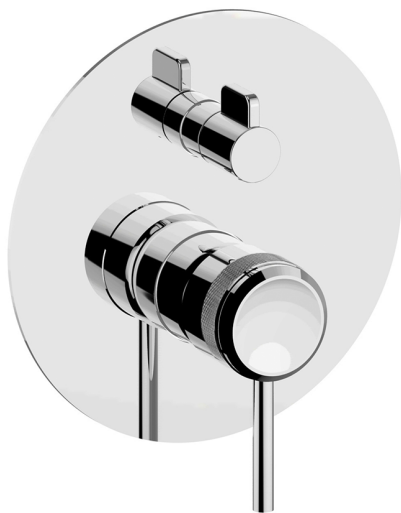

Exposed part for concealed 2-outlet mixer CHRONOS_CR002300

MODEL **CR002300**

Exposed part for concealed 2-outlet mixer, 2-Way rotating diverter, without concealed part, for item Easy-Box ZB000230

AVAILABLE FINISHINGS

-  **21** 21 Chrome
-  **2F** 2F Brushed Nickel
-  **2Q** 40 Matt Black

CHARACTERISTICS

Installation **Concealed**
 Required concealed parts **ZB000230**

Concealed single lever bath-shower mixer Easy-Box CONCEALED_ZB000230

MODEL **ZB000230**

Concealed single lever bath-shower mixer Easy-Box, 2-Way rotating diverter, without trim kit, with protection guard box

AVAILABLE FINISHINGS

04 04 Without finishing

CHARACTERISTICS

Installation	Concealed
Cartridge Spare Parts	ZZ92909000
35 mm Cartridge	
Concealed	1

Piastra/Plate/Plaque/Platte/Placa

2-3mm: XX 65-85

10mm: XX 60-80

2026-04-08