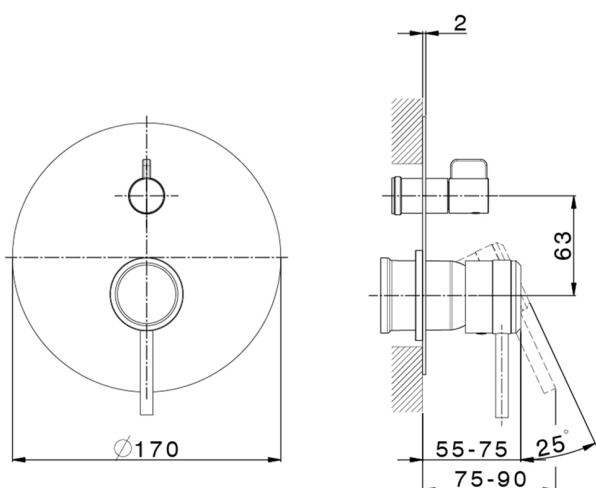

Exposed part for concealed 2-outlet mixer CHRONOS_CR002300

MODEL **CR002300**

Exposed part for concealed 2-outlet mixer, 2-Way rotating diverter, without concealed part, for item Easy-Box ZB000230

AVAILABLE FINISHINGS

-  **21** 21 Chrome
-  **2F** 2F Brushed Nickel
-  **2Q** 40 Matt Black

CHARACTERISTICS

Installation **Concealed**
 Required concealed parts **ZB000230**

Concealed single lever bath-shower mixer Easy-Box CONCEALED_ZB000230

MODEL **ZB000230**

Concealed single lever bath-shower mixer Easy-Box, 2-Way rotating diverter, without trim kit, with protection guard box

AVAILABLE FINISHINGS

04 04 Without finishing

CHARACTERISTICS

Installation	Concealed
Cartridge Spare Parts	ZZ92909000
35 mm Cartridge	
Concealed	1

Piastra/Plate/Plaque/Platte/Placa

2-3mm: XX 65-85

10mm: XX 60-80

2026-04-08