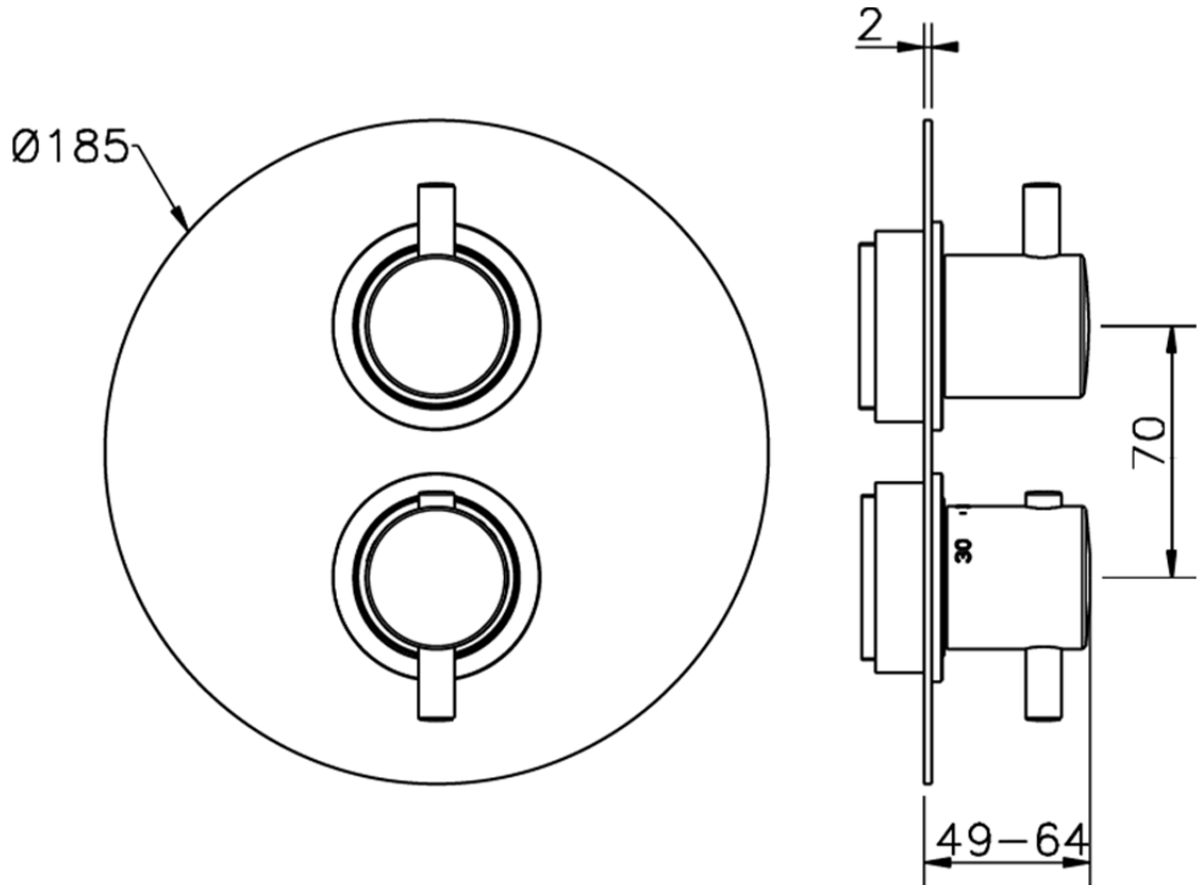

## Exposed part for 3-outlet thermostatic mixer THERMO\_MT018200

MT018200

<https://en.huberitalia.com/exposed-part-for-3-outlet-thermostatic-mixer-thermo-mt018200>

Piastra/Plate/Plaque/Platte/Placa

2-3mm: XX 25-40 YY 76-91

10 mm: XX 16-31 YY 65-80

ZB018201

<https://en.huberitalia.com/3-outlet-concealed-thermostatic-shower-valve-concealed-zb018201>

2025-01-05