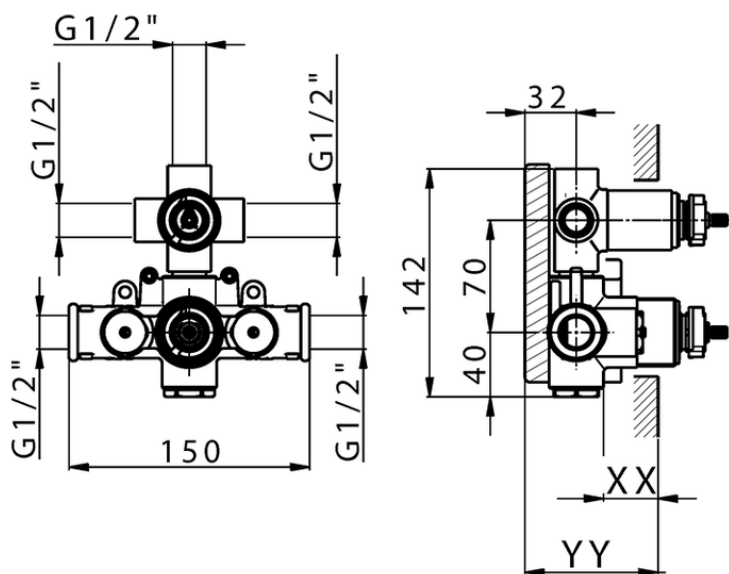

## Exposed part for 3-outlet thermostatic mixer THERMO\_MT018200

MT018200

<https://en.huberitalia.com/exposed-part-for-3-outlet-thermostatic-mixer-thermo-mt018200>

Piastra/Plate/Plaque/Platte/Placa

2-3mm: XX 25-40 YY 76-91

10 mm: XX 16-31 YY 65-80

ZB018201

<https://en.huberitalia.com/3-outlet-concealed-thermostatic-shower-valve-concealed-zb018201>

2025-01-05