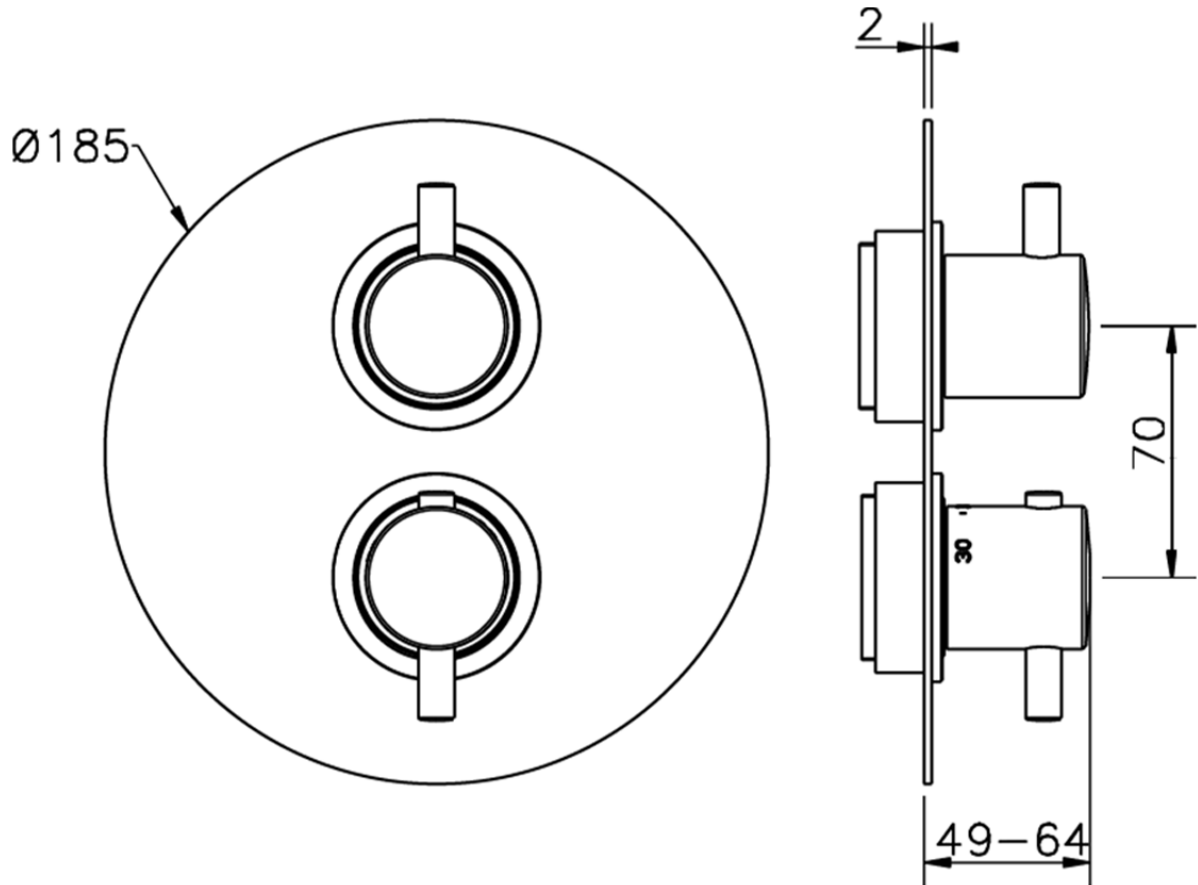

Exposed part for 3-outlet thermostatic mixer THERMO_MT018200

MT018200

<https://en.huberitalia.com/exposed-part-for-3-outlet-thermostatic-mixer-thermo-mt018200>

Piastra/Plate/Plaque/Platte/Placa

2-3mm: XX 25-40 YY 76-91

10 mm: XX 16-31 YY 65-80

ZB018201

<https://en.huberitalia.com/3-outlet-concealed-thermostatic-shower-valve-concealed-zb018201>

2025-01-05