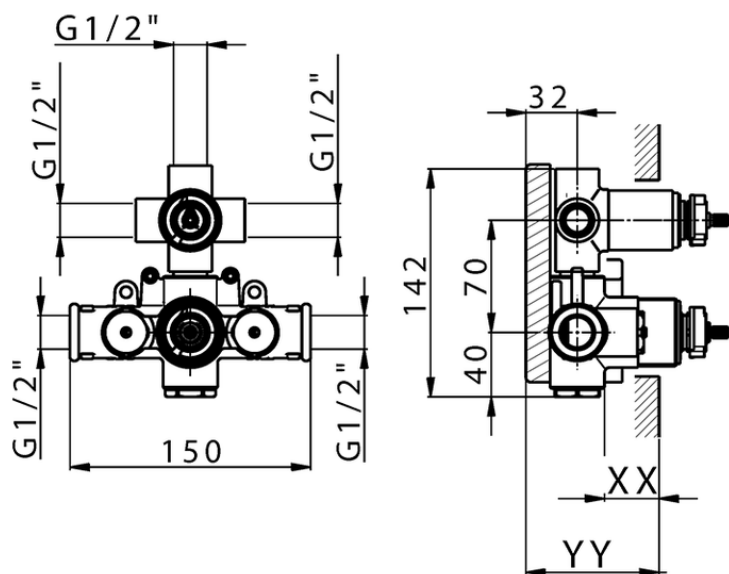

Exposed part for 3-outlet thermostatic mixer THERMO_MT018200

MT018200

<https://en.huberitalia.com/exposed-part-for-3-outlet-thermostatic-mixer-thermo-mt018200>

Piastra/Plate/Plaque/Platte/Placa

2-3mm: XX 25-40 YY 76-91

10 mm: XX 16-31 YY 65-80

ZB018201

<https://en.huberitalia.com/3-outlet-concealed-thermostatic-shower-valve-concealed-zb018201>

2025-01-05