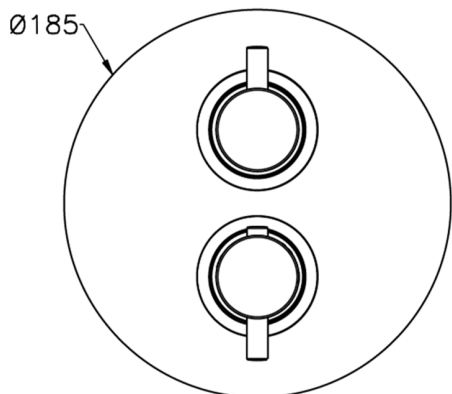

Exposed part for 3-outlet thermostatic mixer THERMO_MT018200

MODEL **MT018200**

Exposed part for 3-outlet thermostatic mixer, with 3 outlet diverter, without concealed part, for item ZB018201

AVAILABLE FINISHINGS

-  **21** 21 Chrome
-  **26** 26 Old Copper
-  **2F** 2F Brushed Nickel
-  **2W** 2W Brushed Gold
-  **40** 40 Matt Black
-  **4Q** 4Q Matt White

CHARACTERISTICS

Installation **Concealed**
 Required concealed parts **ZB018201**

Piastra/Plate/Plaque/Platte/Placa
 2-3mm: XX 25-40 YY 76-91
 10 mm: XX 16-31 YY 65-80

DeviaStop

The Huber Devia Stop technology allows to adjust the water flow and to direct it to the selected output point (overhead soaker, hand shower, etc).