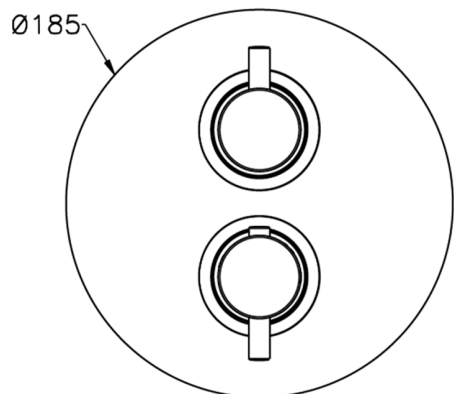

Exposed part for 3-outlet thermostatic mixer THERMO_MT018200

MODEL **MT018200**

Exposed part for 3-outlet thermostatic mixer, with 3 outlet diverter, without concealed part, for item ZB018201

AVAILABLE FINISHINGS

- **21** 21 Chrome
- **26** 26 Old Copper
- **2F** 2F Brushed Nickel
- **2W** 2W Brushed Gold
- **40** 40 Matt Black
- **4Q** 4Q Matt White

CHARACTERISTICS

Installation **Concealed**
Required concealed parts **ZB018201**

Thermostatic

The Huber thermostatic is your personal water manager, helping you to handle, control and save water and energy.