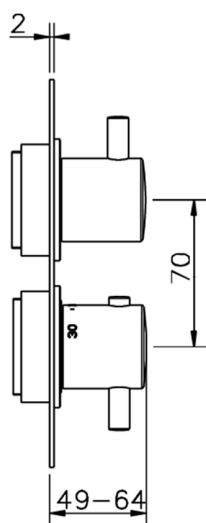

Exposed part for 3-outlet thermostatic mixer THERMO_MT018200

MODEL **MT018200**

Exposed part for 3-outlet thermostatic mixer, with 3 outlet diverter, without concealed part, for item ZB018201

AVAILABLE FINISHINGS

- **21** 21 Chrome
- **26** 26 Old Copper
- **2F** 2F Brushed Nickel
- **2W** 2W Brushed Gold
- **40** 40 Matt Black
- **4Q** 4Q Matt White

CHARACTERISTICS

Installation **Concealed**
Required concealed parts **ZB018201**

Thermostatic

The Huber thermostatic is your personal water manager, helping you to handle, control and save water and energy.