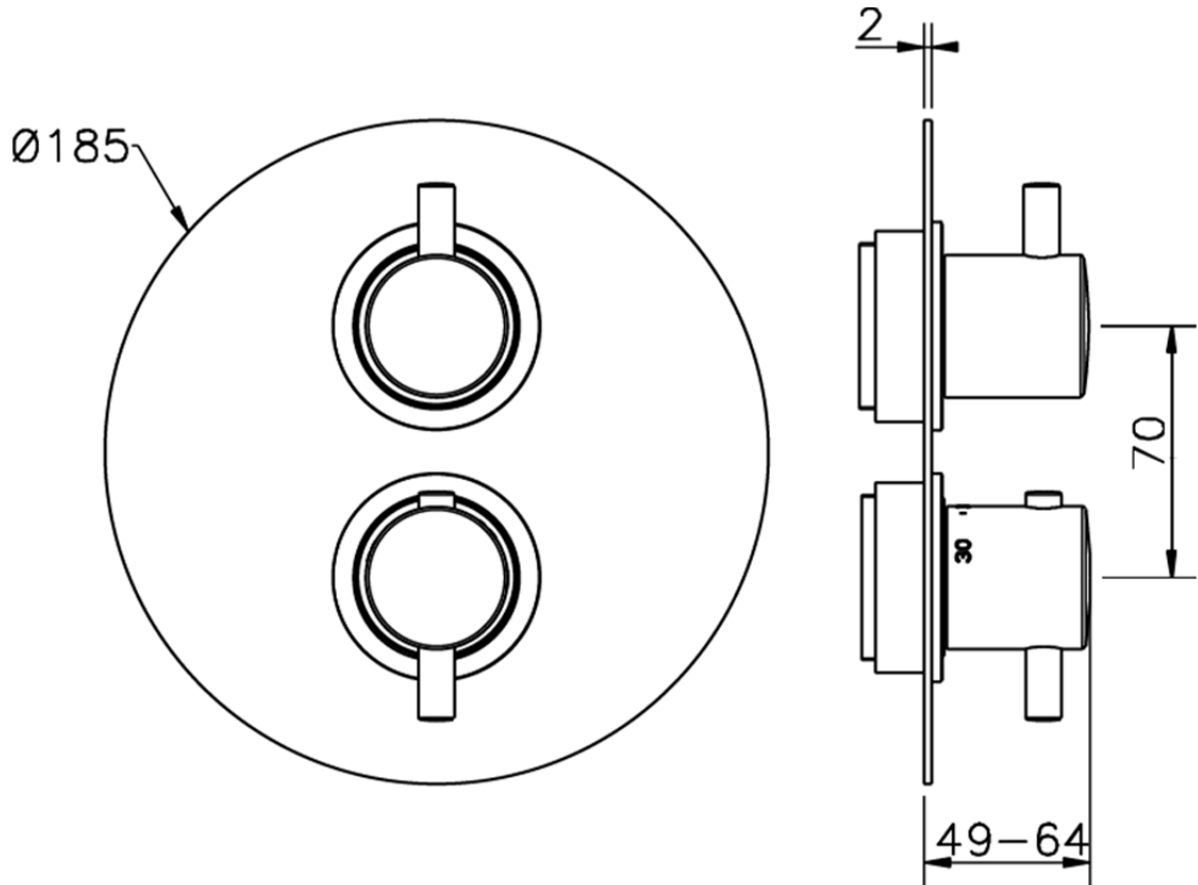

## Exposed part for 3-outlet thermostatic mixer THERMO\_MT018200

MT018200

<https://en.huberitalia.com/exposed-part-for-3-outlet-thermostatic-mixer-thermo-mt018200>

Piastra/Plate/Plaque/Platte/Placa

2-3mm: XX 25-40 YY 76-91

10 mm: XX 16-31 YY 65-80

ZB018201

<https://en.huberitalia.com/3-outlet-concealed-thermostatic-shower-valve-concealed-zb018201>

2025-01-02