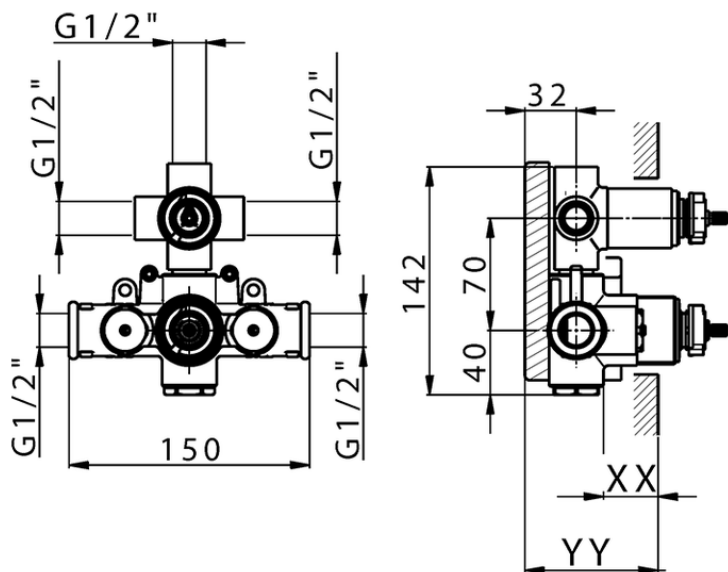

## Exposed part for 3-outlet thermostatic mixer THERMO\_MT018200

MT018200

<https://en.huberitalia.com/exposed-part-for-3-outlet-thermostatic-mixer-thermo-mt018200>

Piastra/Plate/Plaque/Platte/Placa

2-3mm: XX 25-40 YY 76-91

10 mm: XX 16-31 YY 65-80

ZB018201

<https://en.huberitalia.com/3-outlet-concealed-thermostatic-shower-valve-concealed-zb018201>

2025-01-02