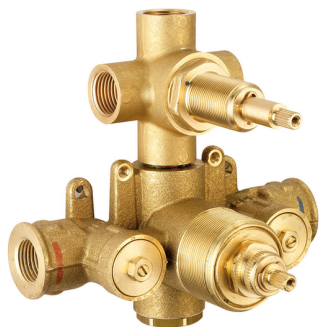

Exposed part for 3-outlet thermostatic mixer THERMO_MT018200

MODEL **MT018200**

Exposed part for 3-outlet thermostatic mixer, with 3 outlet diverter, without concealed part, for item ZB018201

AVAILABLE FINISHINGS

-  **21** 21 Chrome
-  **26** 26 Old Copper
-  **2F** 2F Brushed Nickel
-  **2W** 2W Brushed Gold
-  **40** 40 Matt Black
-  **4Q** 4Q Matt White

CHARACTERISTICS

Installation **Concealed**
 Required concealed parts **ZB018201**

Thermostatic

The Huber thermostatic is your personal water manager, helping you to handle, control and save water and energy.

3-outlet Concealed thermostatic shower valve CONCEALED_ZB018201

MODEL **ZB018201**

3-Outlet Concealed thermostatic mixer, with 3-outlet diverter, without trim kit

AVAILABLE FINISHINGS

CHARACTERISTICS

Installation	Concealed
Cartridge Spare Parts	24.04A.PP
8x20 Plus P Thermostatic Valve	
Concealed	1