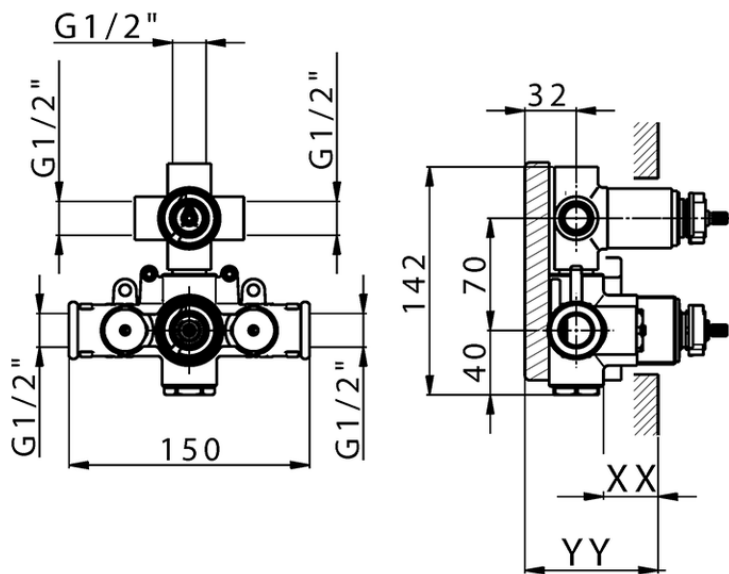

## Exposed part for 3-outlet thermostatic mixer THERMO\_MT018200

MT018200

<https://en.huberitalia.com/exposed-part-for-3-outlet-thermostatic-mixer-thermo-mt018200>

Piastra/Plate/Plaque/Platte/Placa

2-3mm: XX 25-40 YY 76-91

10 mm: XX 16-31 YY 65-80

ZB018201

<https://en.huberitalia.com/3-outlet-concealed-thermostatic-shower-valve-concealed-zb018201>

2025-01-05