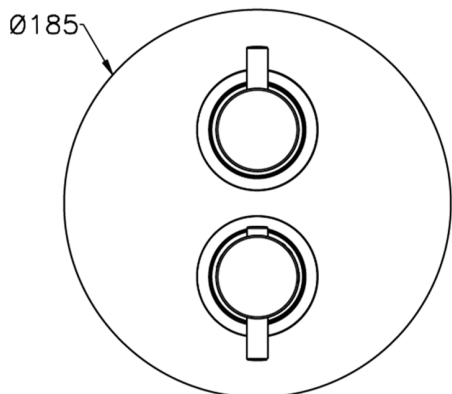

Exposed part for 3-outlet thermostatic mixer THERMO_MT018200

MODEL **MT018200**

Exposed part for 3-outlet thermostatic mixer, with 3 outlet diverter, without concealed part, for item ZB018201

AVAILABLE FINISHINGS

- **21** 21 Chrome
- **26** 26 Old Copper
- **2F** 2F Brushed Nickel
- **2W** 2W Brushed Gold
- **40** 40 Matt Black
- **4Q** 4Q Matt White

CHARACTERISTICS

Installation **Concealed**
Required concealed parts **ZB018201**

Thermostatic

The Huber thermostatic is your personal water manager, helping you to handle, control and save water and energy.