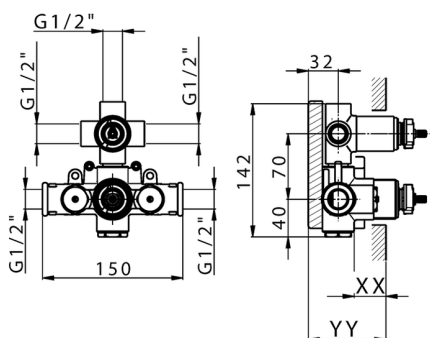

## 3-outlet Concealed thermostatic shower valve CONCEALED\_ZB018201

MODEL **ZB018201**

3-Outlet Concealed thermostatic mixer, with 3-outlet diverter, without trim kit

AVAILABLE FINISHINGS

CHARACTERISTICS

Installation	<b>Concealed</b>
Cartridge Spare Parts	<b>24.04A.PP</b>
<b>8x20 Plus P Thermostatic Valve</b>	
Concealed	<b>1</b>

Piastra/Plate/Plaque/Platte/Placa

2-3mm: XX 25-40 YY 76-91

10 mm: XX 16-31 YY 65-80