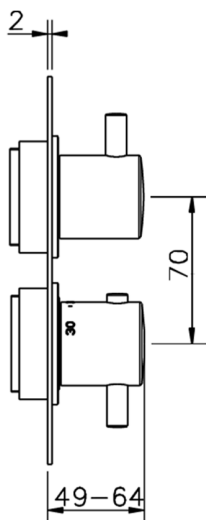

Exposed part for 3-outlet thermostatic mixer THERMO_MT018200

MODEL **MT018200**

Exposed part for 3-outlet thermostatic mixer, with 3 outlet diverter, without concealed part, for item ZB018201

AVAILABLE FINISHINGS

- **21** 21 Chrome
- **26** 26 Old Copper
- **2F** 2F Brushed Nickel
- **2W** 2W Brushed Gold
- **40** 40 Matt Black
- **4Q** 4Q Matt White

CHARACTERISTICS

Installation **Concealed**
Required concealed parts **ZB018201**

Thermostatic

The Huber thermostatic is your personal water manager, helping you to handle, control and save water and energy.